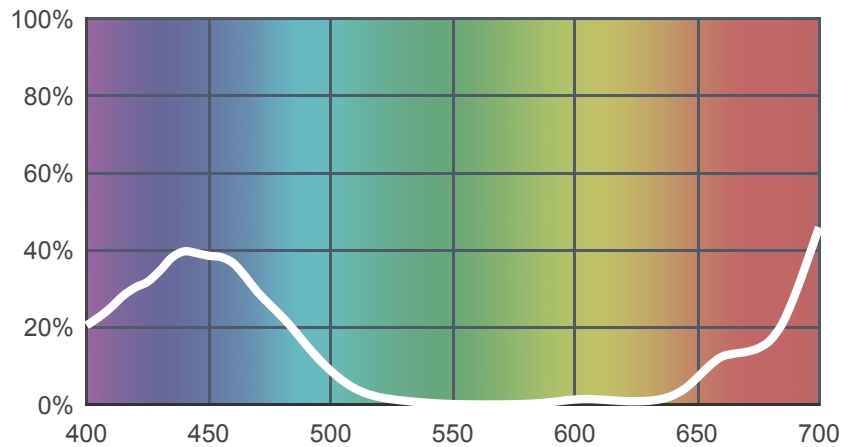

508 Midnight Maya

[View on leefilters.com](#) / [Find a Dealer](#)

A rich, sultry blue. Like Congo Blue, but allowing greater light transmission so more maintenance friendly - fewer gel changes.

	Source C 6774K	Tungsten 3200K
Transmission Y	3%	2.1%
x	0.164	0.217
y	0.061	0.106
Absorption	1.53	1.68

Light transmitted (Y%)
for each colour
wavelength (nm)

Dimming Source Preview

Created by **Tanya Burns** as a part of The Designer Series.

Rolls:

- **1" Core** 7.62m x 1.22m (25' x 48")
- **2" Core** 7.62m x 1.22m (25' x 48")
- **Quick Roll** Length 7.62m (25') x any width between 2.5cm - 1.17m (1" x 48")

Sheets:

- **Full Sheet** 1.22m x 0.53m (48" x 21")
USA: Full Sheets by special order only.
- **Half Sheet** 0.61m x 0.53m (24" x 21")

Pre-Cut Packs:

- Not available in a pack

LEE Filters