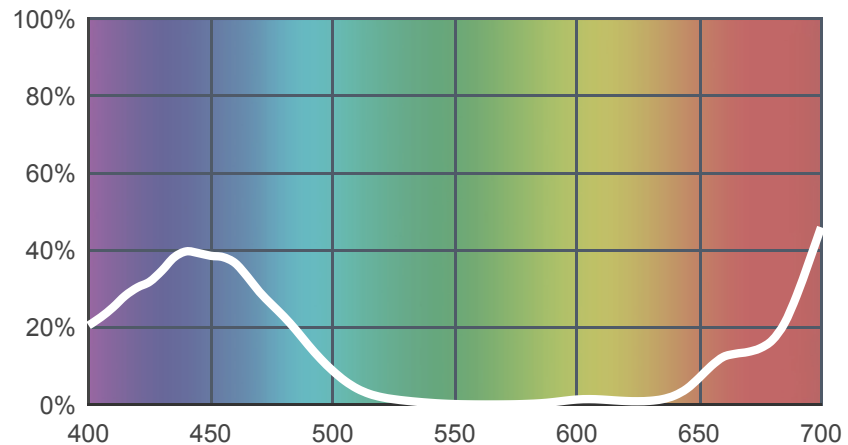

508 Midnight Maya

[View on leefilters.com](#) / [Find a Dealer](#)

A rich, sultry blue. Like Congo Blue, but allowing greater light transmission so more maintenance friendly - fewer gel changes.

	Source C 6774K	Tungsten 3200K
Transmission Y	3%	2.1%
x	0.164	0.217
y	0.061	0.106
Absorption	1.53	1.68

Light transmitted (Y%)
for each colour
wavelength (nm)

Dimming Source Preview

Created by **Tanya Burns** as a part of The Designer Series.

Rolls:

- **1" Core** 7.62m x 1.22m (25' x 48")
- **2" Core** 7.62m x 1.22m (25' x 48")
- **Quick Roll** Length 7.62m (25') x any width between 2.5cm - 1.17m (1" x 48")

Sheets:

- **Full Sheet** 1.22m x 0.53m (48" x 21")
USA: Full Sheets by special order only.
- **Half Sheet** 0.61m x 0.53m (24" x 21")

Pre-Cut Packs:

- Not available in a pack

LEE Filters