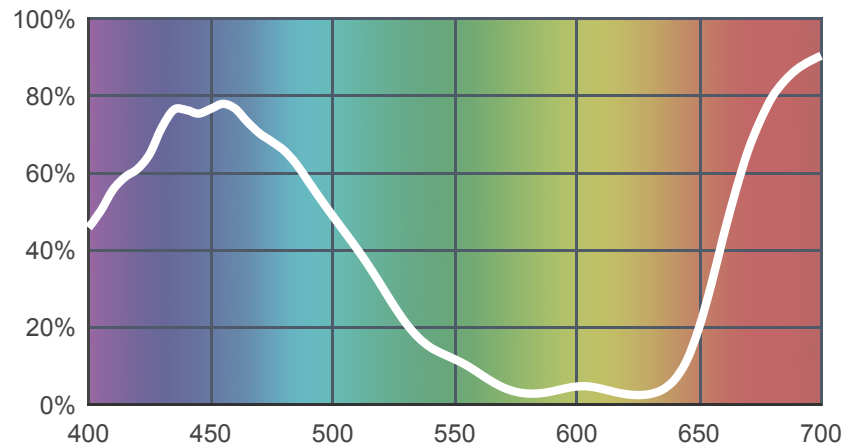

# 525 Argent Blue

[View on leefilters.com](#) / [Find a Dealer](#)

LSIs Silver Anniversary colour. Great for a foreboding cold winters night, but allows enough light transmission to be useful for general illuminance too.

	Source C 6774K	Tungsten 3200K
Transmission Y	17.1%	13.5%
x	0.171	0.236
y	0.143	0.237
Absorption	0.77	0.87

Light transmitted (Y%)  
for each colour  
wavelength (nm)

Dimming Source Preview

Created by **Tanya Burns** as a part of The Designer Series.

## Rolls:

- **1" Core** 7.62m x 1.22m (25' x 48")
- **2" Core** 7.62m x 1.22m (25' x 48")
- **Quick Roll** Length 7.62m (25') x any width between 2.5cm - 1.17m (1" x 48")

## Sheets:

- **Full Sheet** 1.22m x 0.53m (48" x 21")  
USA: Full Sheets by special order only.
- **Half Sheet** 0.61m x 0.53m (24" x 21")