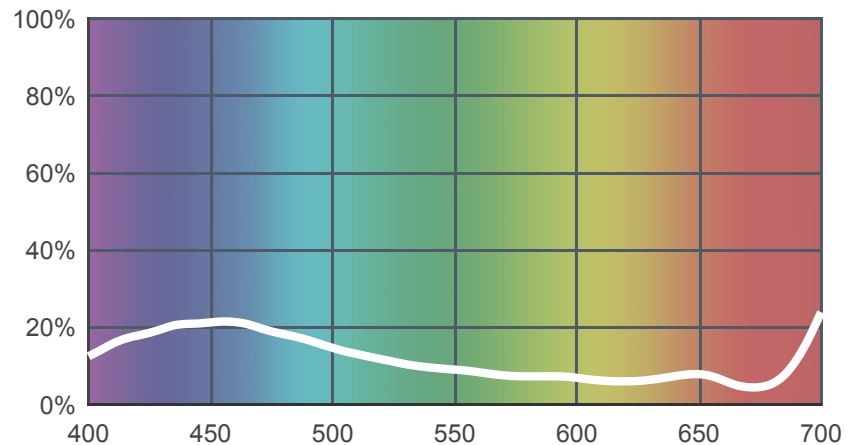

# 600 Arctic White

[View on leefilters.com](#) / [Find a Dealer](#)

	Source C 6774K	Tungsten 3200K
Transmission Y	9.5%	8.7%
x	0.23	0.332
y	0.223	0.337
Absorption	1.02	1.06

Light transmitted (Y%)  
for each colour  
wavelength (nm)

### Rolls:

- **1" Core** 7.62m x 1.22m (25' x 48")
- **2" Core** 7.62m x 1.22m (25' x 48")
- **Quick Roll** Length 7.62m (25') x any width between 2.5cm - 1.17m (1" x 48")

### Sheets:

- **Full Sheet** 1.22m x 0.53m (48" x 21")  
USA: Full Sheets by special order only.
- **Half Sheet** 0.61m x 0.53m (24" x 21")