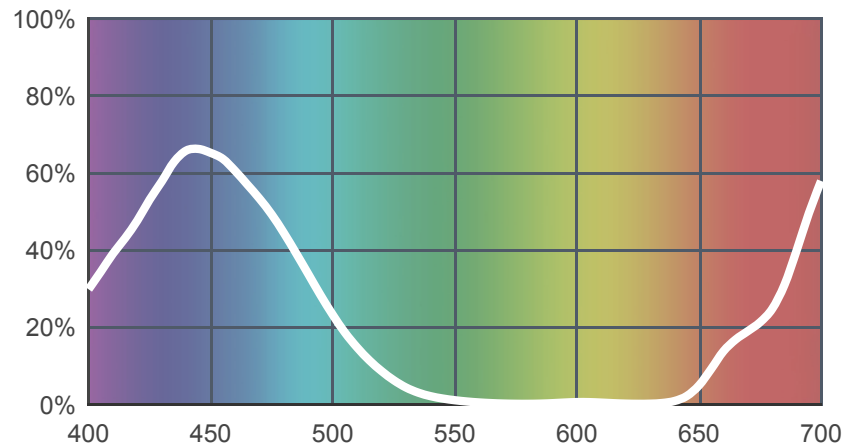

715 Cabana Blue

[View on leefilters.com](http://leefilters.com) / [Find a Dealer](#)

A deep blue that still has enough transmission to work encouragingly well on television.

| | Source C 6774K | Tungsten 3200K |
|----------------|-------------------|-------------------|
| Transmission Y | 6.8% | 4.3% |
| x | 0.152 | 0.175 |
| y | 0.075 | 0.122 |
| Absorption | 1.17 | 1.37 |

Light transmitted (Y%)
for each colour
wavelength (nm)

Dimming Source Preview

Available as a **High Temperature** filter. Created by **Patrick Woodroffe** as a part of The Designer Series.

Rolls:

- **1" Core** 7.62m x 1.22m (25' x 48")
- **2" Core** 7.62m x 1.22m (25' x 48")
- **High Temperature** 4m x 1.17m (13' x 46")
- **Quick Roll** Length 7.62m (25') x any width between 2.5cm - 1.17m (1" x 48")

Sheets:

- **Full Sheet** 1.22m x 0.53m (48" x 21")
USA: Full Sheets by special order only.
- **Half Sheet** 0.61m x 0.53m (24" x 21")
- **High Temperature** 0.56m x 0.53m (22" x 21")

Pre-Cut Packs:

- Not available in a pack