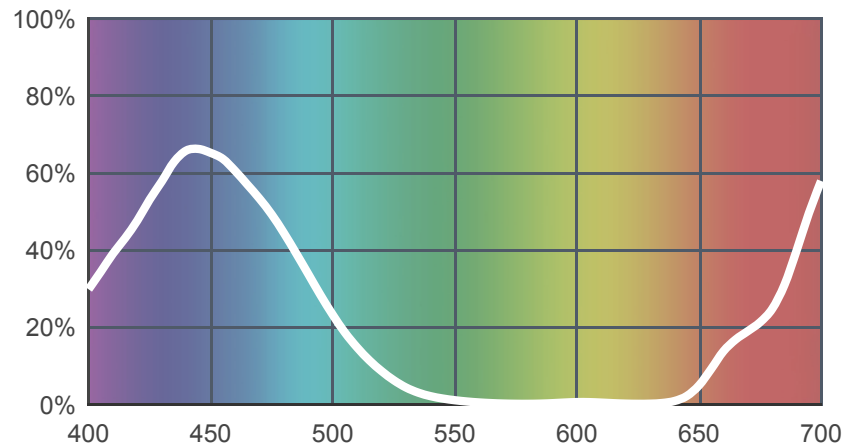

715 Cabana Blue

[View on leefilters.com](#) / [Find a Dealer](#)

A deep blue that still has enough transmission to work encouragingly well on television.

	Source C 6774K	Tungsten 3200K
Transmission Y	6.8%	4.3%
x	0.152	0.175
y	0.075	0.122
Absorption	1.17	1.37

Light transmitted (Y%)
for each colour
wavelength (nm)

Dimming Source Preview

Available as a **High Temperature** filter. Created by **Patrick Woodroffe** as a part of The Designer Series.

Rolls:

- **1" Core** 7.62m x 1.22m (25' x 48")
- **2" Core** 7.62m x 1.22m (25' x 48")
- **High Temperature** 4m x 1.17m (13' x 46")
- **Quick Roll** Length 7.62m (25') x any width between 2.5cm - 1.17m (1" x 48")

Sheets:

- **Full Sheet** 1.22m x 0.53m (48" x 21")
USA: Full Sheets by special order only.
- **Half Sheet** 0.61m x 0.53m (24" x 21")
- **High Temperature** 0.56m x 0.53m (22" x 21")

Pre-Cut Packs:

- Not available in a pack