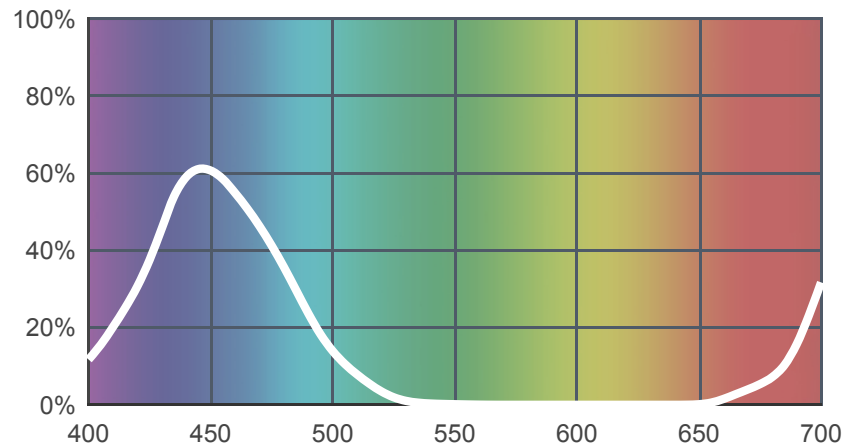

716 Mikkel Blue

[View on leefilters.com](#) / [Find a Dealer](#)

A romantic blue to produce a night effect.

	Source C 6774K	Tungsten 3200K
Transmission Y	3.9%	2%
x	0.146	0.147
y	0.054	0.073
Absorption	1.41	1.71

Light transmitted (Y%)
for each colour
wavelength (nm)

Dimming Source Preview

Available as a **High Temperature** filter. Created by **Jakob Holst** as a part of The Designer Series.

Rolls:

- **1" Core** 7.62m x 1.22m (25' x 48")
- **2" Core** 7.62m x 1.22m (25' x 48")
- **High Temperature** 4m x 1.17m (13' x 46")
- **Quick Roll** Length 7.62m (25') x any width between 2.5cm - 1.17m (1" x 48")

Sheets:

- **Full Sheet** 1.22m x 0.53m (48" x 21")
USA: Full Sheets by special order only.
- **Half Sheet** 0.61m x 0.53m (24" x 21")
- **High Temperature** 0.56m x 0.53m (22" x 21")

Pre-Cut Packs:

- Not available in a pack