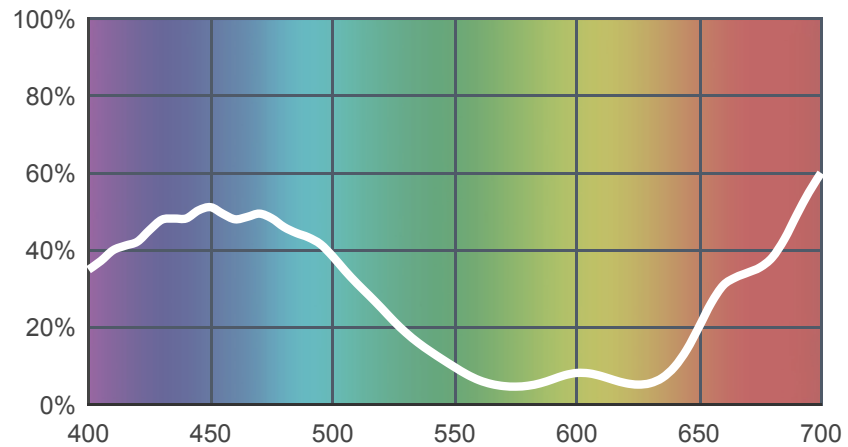

# 719 Colour Wash Blue

[View on leefilters.com](#) / [Find a Dealer](#)

To allow low intensity tungsten to hold a cold/blue feel.

	Source C 6774K	Tungsten 3200K
Transmission Y	19.3%	15.8%
x	0.188	0.275
y	0.171	0.273
Absorption	0.71	0.8

Light transmitted (Y%)  
for each colour  
wavelength (nm)

### Rolls:

- **1" Core** 7.62m x 1.22m (25' x 48")
- **2" Core** 7.62m x 1.22m (25' x 48")
- **Quick Roll** Length 7.62m (25') x any width between 2.5cm - 1.17m (1" x 48")

### Sheets:

- **Full Sheet** 1.22m x 0.53m (48" x 21")  
USA: Full Sheets by special order only.
- **Half Sheet** 0.61m x 0.53m (24" x 21")