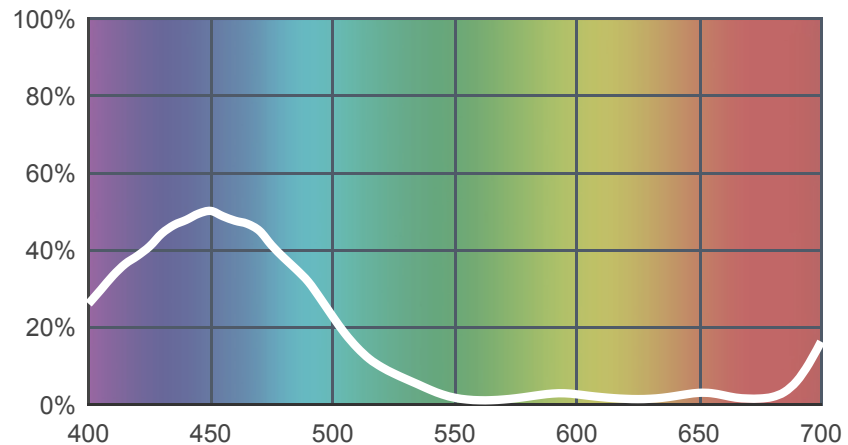

# 723 Virgin Blue

[View on leefilters.com](#) / [Find a Dealer](#)

This is a pure blue, not too green and not too lavender, yet still feels warm for a blue with an early morning feel.

	Source C 6774K	Tungsten 3200K
Transmission Y	7%	5%
x	0.158	0.192
y	0.1	0.171
Absorption	1.16	1.3

Light transmitted (Y%)  
for each colour  
wavelength (nm)

Dimming Source Preview

Created by **Kate Wilkins** as a part of The Designer Series.

## Rolls:

- **1" Core** 7.62m x 1.22m (25' x 48")
- **2" Core** 7.62m x 1.22m (25' x 48")
- **Quick Roll** Length 7.62m (25') x any width between 2.5cm - 1.17m (1" x 48")

## Sheets:

- **Full Sheet** 1.22m x 0.53m (48" x 21")  
USA: Full Sheets by special order only.
- **Half Sheet** 0.61m x 0.53m (24" x 21")