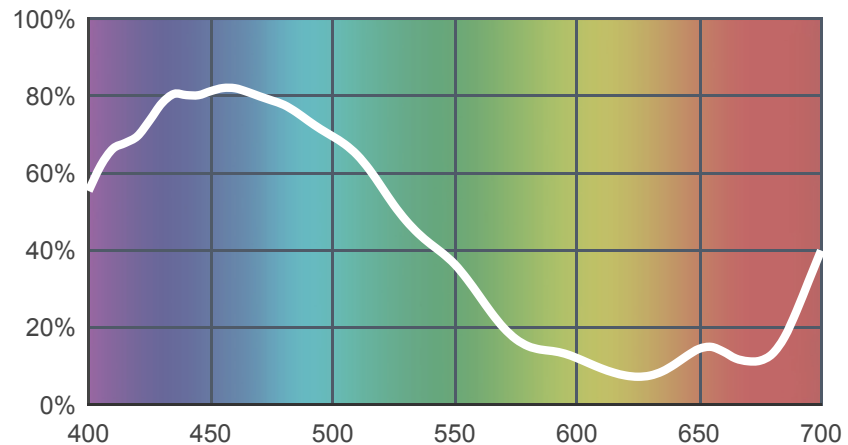

724 Ocean Blue

[View on leefilters.com](#) / [Find a Dealer](#)

Useful at low levels of light.
Good for dull skies and moonlight.

	Source C 6774K	Tungsten 3200K
Transmission Y	36.2%	29%
x	0.189	0.251
y	0.222	0.339
Absorption	0.44	0.54

Light transmitted (Y%)
for each colour
wavelength (nm)

Dimming Source Preview

Created by **David Hersey** as a part of The Designer Series.

Rolls:

- **1" Core** 7.62m x 1.22m (25' x 48")
- **2" Core** 7.62m x 1.22m (25' x 48")
- **Quick Roll** Length 7.62m (25') x any width between 2.5cm - 1.17m (1" x 48")

Sheets:

- **Full Sheet** 1.22m x 0.53m (48" x 21")
USA: Full Sheets by special order only.
- **Half Sheet** 0.61m x 0.53m (24" x 21")

Pre-Cut Packs:

- Not available in a pack