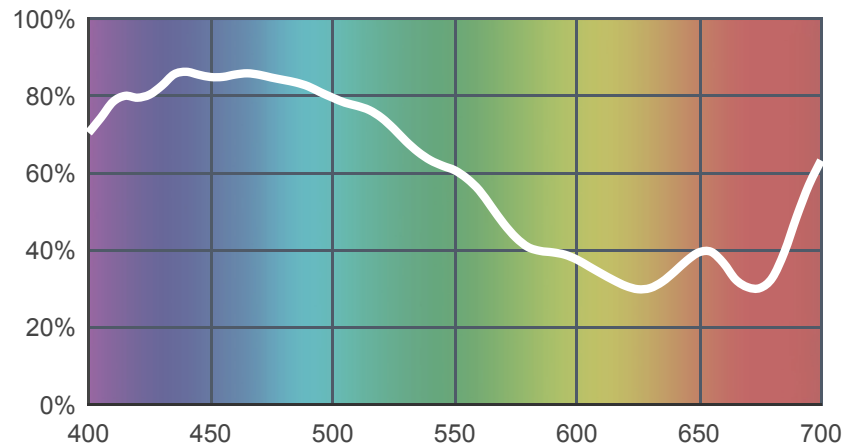

# 725 Old Steel Blue

[View on leefilters.com](#) / [Find a Dealer](#)

Cool wash, useful for highlights.

	Source C 6774K	Tungsten 3200K
Transmission Y	56.2%	51.2%
x	0.239	0.336
y	0.27	0.382
Absorption	0.25	0.29

Light transmitted (Y%)  
for each colour  
wavelength (nm)

Dimming Source Preview

Created by **David Hersey** as a part of The Designer Series.

## Rolls:

- **1" Core** 7.62m x 1.22m (25' x 48")
- **2" Core** 7.62m x 1.22m (25' x 48")
- **Quick Roll** Length 7.62m (25') x any width between 2.5cm - 1.17m (1" x 48")

## Sheets:

- **Full Sheet** 1.22m x 0.53m (48" x 21")  
USA: Full Sheets by special order only.
- **Half Sheet** 0.61m x 0.53m (24" x 21")