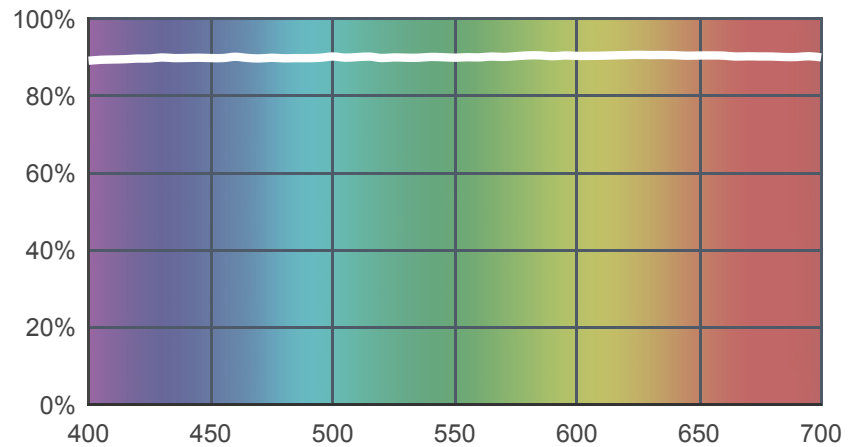

# 750 Durham Frost

[View on leefilters.com](#) / [Find a Dealer](#)

A frost that almost completely softens shutter edges and removes hot spots.

	Source C 6774K	Tungsten 3200K
Transmission Y	-	-
x	-	-
y	-	-
Stop Value	< 1/4	-

Light transmitted (Y%)  
for each colour  
wavelength (nm)

Created by **Durgam Marengi** as a part of The Designer Series.

### Rolls:

- **1" Core** 7.62m x 1.22m (25' x 48")
- **2" Core** 7.62m x 1.22m (25' x 48")

### Sheets:

- **Full Sheet** 1.22m x 0.53m (48" x 21")  
USA: Full Sheets by special order only.
- **Half Sheet** 0.61m x 0.53m (24" x 21")