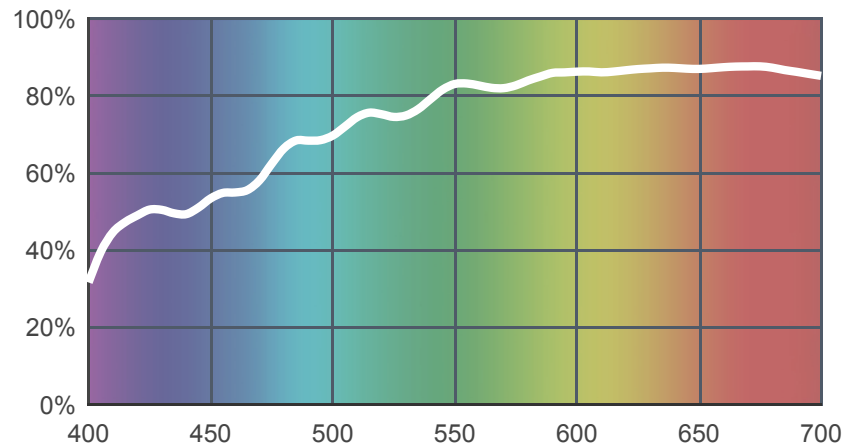

763 Wheat

[View on leefilters.com](#) / [Find a Dealer](#)

Adds warmth, sunlight.

	Source C 6774K	Tungsten 3200K
Transmission Y	84.3%	85.9%
x	0.343	0.451
y	0.357	0.418
Absorption	0.07	0.07

Light transmitted (Y%)
for each colour
wavelength (nm)

Dimming Source Preview

Created by **David Hersey** as a part of The Designer Series.

Rolls:

- **1" Core** 7.62m x 1.22m (25' x 48")
- **2" Core** 7.62m x 1.22m (25' x 48")
- **Quick Roll** Length 7.62m (25') x any width between 2.5cm - 1.17m (1" x 48")

Sheets:

- **Full Sheet** 1.22m x 0.53m (48" x 21")
USA: Full Sheets by special order only.
- **Half Sheet** 0.61m x 0.53m (24" x 21")

Pre-Cut Packs:

- Not available in a pack

LEE Filters