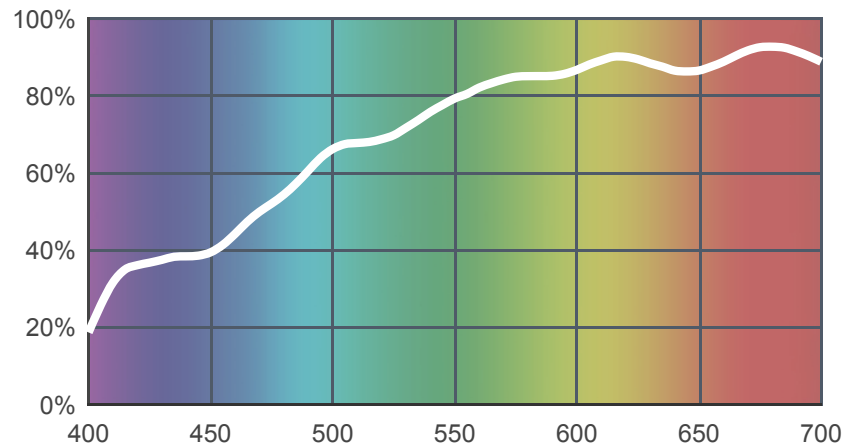

764 Sun Colour Straw

[View on leefilters.com](http://leefilters.com) / [Find a Dealer](#)

Adds warmth, bright sunlight.

	Source C 6774K	Tungsten 3200K
Transmission Y	80.5%	82.3%
x	0.365	0.465
y	0.38	0.426
Absorption	0.09	0.08

Light transmitted (Y%)
for each colour
wavelength (nm)

Dimming Source Preview

Created by **David Hersey** as a part of The Designer Series.

Rolls:

- **1" Core** 7.62m x 1.22m (25' x 48")
- **2" Core** 7.62m x 1.22m (25' x 48")
- **Quick Roll** Length 7.62m (25') x any width between 2.5cm - 1.17m (1" x 48")

Sheets:

- **Full Sheet** 1.22m x 0.53m (48" x 21")
USA: Full Sheets by special order only.
- **Half Sheet** 0.61m x 0.53m (24" x 21")

Pre-Cut Packs:

- **Inspiration Pack 2**