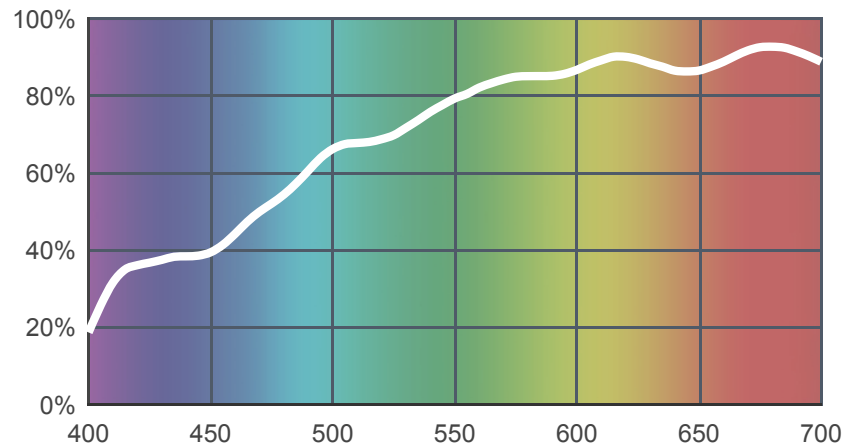

764 Sun Colour Straw

[View on leefilters.com](http://leefilters.com) / [Find a Dealer](#)

Adds warmth, bright sunlight.

	Source C 6774K	Tungsten 3200K
Transmission Y	80.5%	82.3%
x	0.365	0.465
y	0.38	0.426
Absorption	0.09	0.08

Light transmitted (Y%)
for each colour
wavelength (nm)

Dimming Source Preview

Created by **David Hersey** as a part of The Designer Series.

Rolls:

- **1" Core** 7.62m x 1.22m (25' x 48")
- **2" Core** 7.62m x 1.22m (25' x 48")
- **Quick Roll** Length 7.62m (25') x any width between 2.5cm - 1.17m (1" x 48")

Sheets:

- **Full Sheet** 1.22m x 0.53m (48" x 21")
USA: Full Sheets by special order only.
- **Half Sheet** 0.61m x 0.53m (24" x 21")

Pre-Cut Packs:

- **Inspiration Pack 2**

LEE Filters