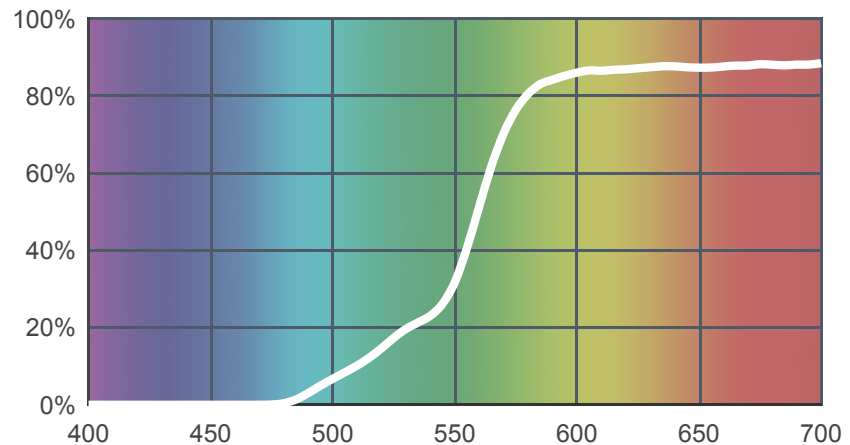

770 Burnt Yellow

[View on leefilters.com](#) / [Find a Dealer](#)

A colour that feels warm and dense on camera, a balance between 179 and 105.

	Source C 6774K	Tungsten 3200K
Transmission Y	47.7%	56%
x	0.545	0.576
y	0.477	0.464
Absorption	0.32	0.25

Light transmitted (Y%)
for each colour
wavelength (nm)

Dimming Source Preview

Created by **Dave Davey** as a part of The Designer Series.

Rolls:

- **1" Core** 7.62m x 1.22m (25' x 48")
- **2" Core** 7.62m x 1.22m (25' x 48")
- **Quick Roll** Length 7.62m (25') x any width between 2.5cm - 1.17m (1" x 48")

Sheets:

- **Full Sheet** 1.22m x 0.53m (48" x 21")
USA: Full Sheets by special order only.
- **Half Sheet** 0.61m x 0.53m (24" x 21")

Pre-Cut Packs:

- Not available in a pack

LEE Filters