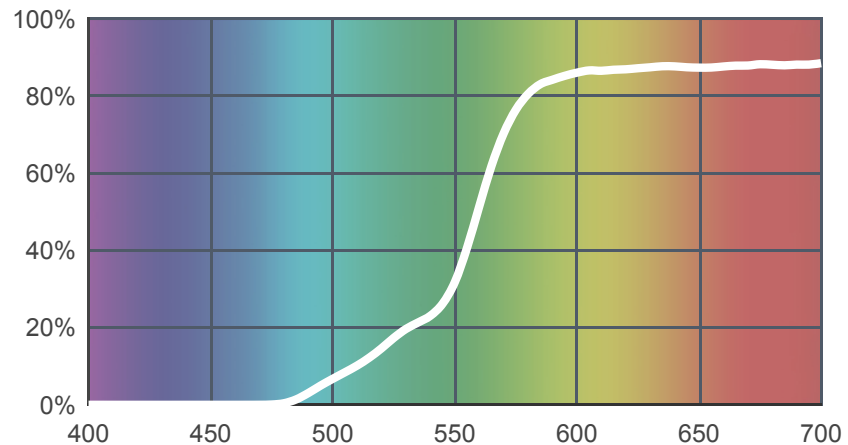

770 Burnt Yellow

[View on leefilters.com](#) / [Find a Dealer](#)

A colour that feels warm and dense on camera, a balance between 179 and 105.

	Source C 6774K	Tungsten 3200K
Transmission Y	47.7%	56%
x	0.545	0.576
y	0.477	0.464
Absorption	0.32	0.25

Light transmitted (Y%)
for each colour
wavelength (nm)

Dimming Source Preview

Created by **Dave Davey** as a part of The Designer Series.

Rolls:

- **1" Core** 7.62m x 1.22m (25' x 48")
- **2" Core** 7.62m x 1.22m (25' x 48")
- **Quick Roll** Length 7.62m (25') x any width between 2.5cm - 1.17m (1" x 48")

Sheets:

- **Full Sheet** 1.22m x 0.53m (48" x 21")
USA: Full Sheets by special order only.
- **Half Sheet** 0.61m x 0.53m (24" x 21")

Pre-Cut Packs:

- Not available in a pack