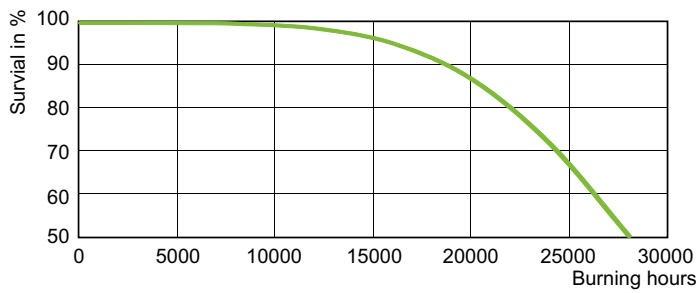

Lifetime

Life Expectancy Diagram - SON 50W/220 E27 1CT/24

Lumen Maintenance Diagram - SON 50W/220 E27 1CT/24