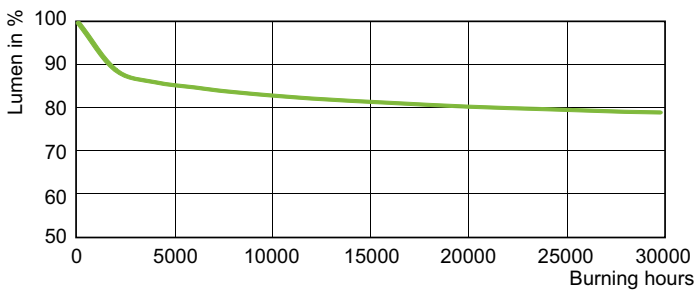

### Product data

General Information	
Cap-Base	E27 [E27]
Operating Position	UNIVERSAL [Any or Universal (U)]
Flux measurement reference	Sphere
Life to 50% Failures (Nom)	28,000 hour(s)

Light Technical	
Color Code	220 [CCT of 2000K]
Luminous Flux	3,600 lumen
Chromaticity Coordinate X (Nom)	0.540
Chromaticity Coordinate Y (Nom)	0.420
Correlated Color Temperature (Nom)	1900 K
Luminous Efficacy (rated) (Nom)	68 lm/W
Color rendering index (CRI)	-

EAN/UPC - Product/Case	8711500181954
------------------------	---------------

Dimensional drawing

Product	D (max)	C (max)
SON 50W/220 E27 1CT/24	71 mm	156 mm

Photometric data

Light Distribution Diagram - SON 50W/220 E27 1CT/24

Spectral Power Distribution Colour - SON 50W/220 E27 1CT/24

Lifetime

Life Expectancy Diagram - SON 50W/220 E27 1CT/24

Lumen Maintenance Diagram - SON 50W/220 E27 1CT/24

SON