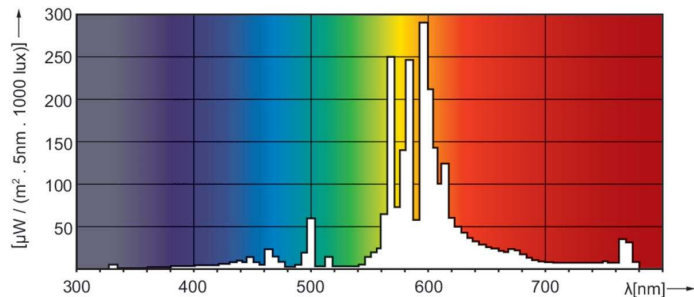

Photometric data

Light Distribution Diagram - SON 50W/220 E27 1CT/24

Spectral Power Distribution Colour - SON 50W/220 E27 1CT/24