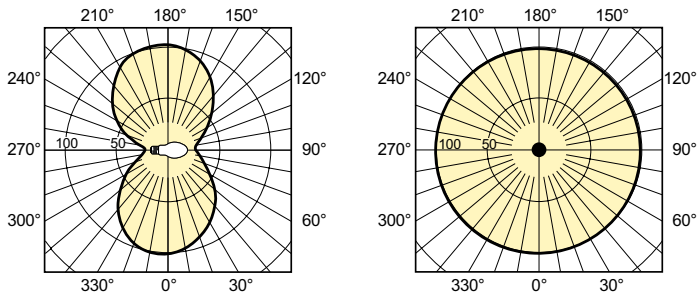

### Product data

General Information	
Cap-Base	E27 [E27]
Operating Position	UNIVERSAL [Any or Universal (U)]
Flux measurement reference	Sphere
Life to 50% Failures (Nom)	28,000 hour(s)

Light Technical	
Color Code	220 [CCT of 2000K]
Luminous Flux	3,600 lumen
Chromaticity Coordinate X (Nom)	0.540
Chromaticity Coordinate Y (Nom)	0.420
Correlated Color Temperature (Nom)	1900 K
Luminous Efficacy (rated) (Nom)	68 lm/W
Color rendering index (CRI)	-

EAN/UPC - Product/Case	8711500181954
------------------------	---------------

Dimensional drawing

Product	D (max)	C (max)
SON 50W/220 E27 1CT/24	71 mm	156 mm

Photometric data

Light Distribution Diagram - SON 50W/220 E27 1CT/24