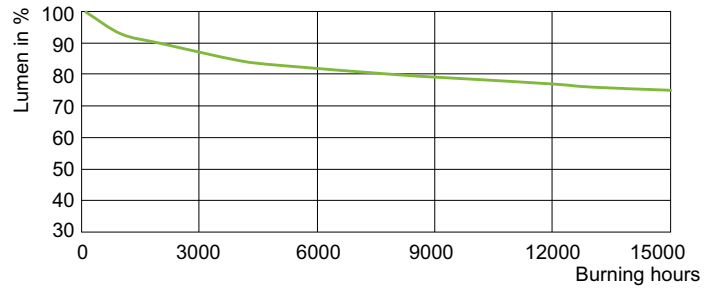

MASTERC colour CDM-R Elite

Lifetime

Life Expectancy Diagram - MC CDM-R Elite 70W/942 E27 PAR30L 30D

Lumen Maintenance Diagram - MC CDM-R Elite 70W/942 E27 PAR30L 30D