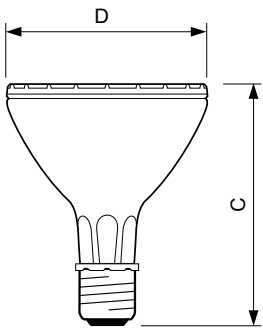

Product data

General Information		Operating and Electrical	
Cap-Base	E27 [E27]	Luminous Efficacy (rated) (Nom)	71 lm/W
Operating Position	UNIVERSAL [Any or Universal (U)]	Color rendering index (CRI)	92
Switching Cycle	1,350	LLMF At End Of Nominal Lifetime (Nom)	75 %
Flux measurement reference	Narrow Cone	Luminous Flux in 90° Cone (Rated)	4,500 lumen
Life to 50% Failures (Nom)	15,000 hour(s)		
Light Technical		Controls and Dimming	
Color Code	942 [CCT of 4200K]	Dimmable	No
Beam Angle (Nom)	30 degree(s)	Mechanical and Housing	
Luminous Flux	4,500 lumen	Bulb Finish	Clear
Luminous Intensity (Nom)	13,500 cd		
Color Designation	Cool White (CW)		
Chromaticity Coordinate X (Nom)	0.371		
Chromaticity Coordinate Y (Nom)	0.366		
Correlated Color Temperature (Nom)	4200 K		

MASTERCLOUR CDM-R Elite

Bulb Shape	PAR30L [PAR 3.75 inch/95mm Long]
Approval and Application	
Energy Efficiency Class	G
Mercury (Hg) Content (Max)	6.6 mg
Mercury (Hg) Content (Nom)	6.5 mg
Energy Consumption kWh/1000 h	74 kWh
EPREL Registration Number	473305
Product Data	
Full product code	871829165167300

Dimensional drawing

Product	D (max)	C (max)
MC CDM-R Elite 70W/942 E27 PAR30L 30D	97 mm	123 mm

Photometric data

Spectral Power Distribution Colour - MC CDM-R Elite 70W/942 E27 PAR30L 30D

Light Distribution Diagram - MC CDM-R Elite 70W/942 E27 PAR30L 30D