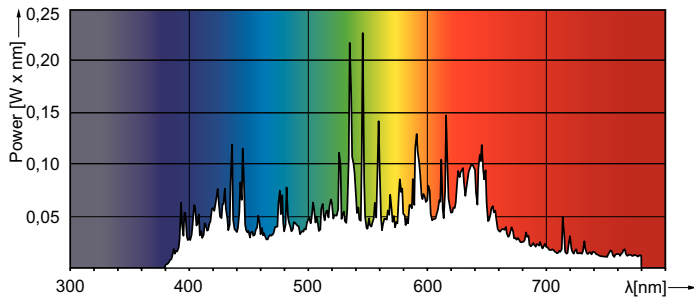

Photometric data

Spectral Power Distribution Colour - MC CDM-R Elite 70W/942 E27 PAR30L 30D

Light Distribution Diagram - MC CDM-R Elite 70W/942 E27 PAR30L 30D