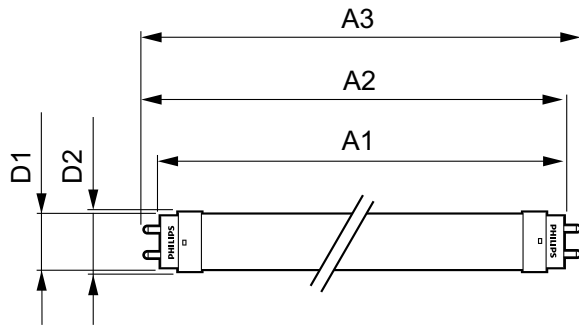

Order code	929001337902
Numerator - Quantity Per Pack	1
Numerator - Packs per outer box	10
Material Nr. (12NC)	929001337902
Net Weight (Piece)	0.270 kg

Warnings and Safety

- NOTES: The overall energy efficiency and light distribution of any installation that uses these lamps are determined by the design of the installation.

Dimensional drawing

TLED 5ft 220-240V 20-57W 2200lm 4000K

Product	D1	D2	A1	A2	A3
CorePro LEDtube 1500mm 20W 840	25.7 mm	28 mm	1500 mm	1507.1 mm	1514.2 mm

Photometric data

LEDtube 1500mm 20W G13 840 2200lm