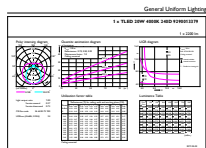

Order code	929001337902
Numerator - Quantity Per Pack	1
Numerator - Packs per outer box	10
Material Nr. (12NC)	929001337902
Net Weight (Piece)	0.270 kg

Warnings and Safety

- NOTES: The overall energy efficiency and light distribution of any installation that uses these lamps are determined by the design of the installation.

Dimensional drawing

TLED 5ft 220-240V 20-57W 2200lm 4000K

Product	D1	D2	A1	A2	A3
CorePro LEDtube 1500mm 20W 840	25.7 mm	28 mm	1500 mm	1507.1 mm	1514.2 mm

Photometric data

LEDtube 1500mm 20W G13 840 2200lm