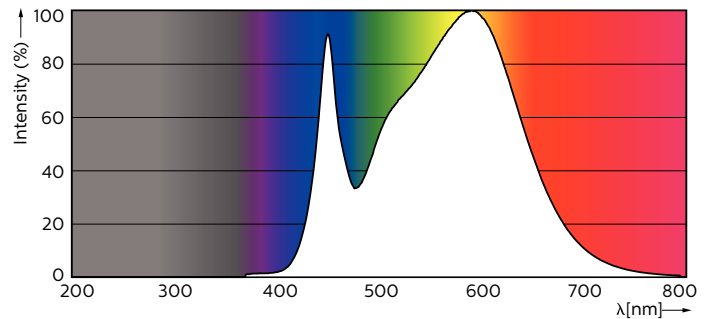

LEDtube 1500mm 20W G13 840 2200lm