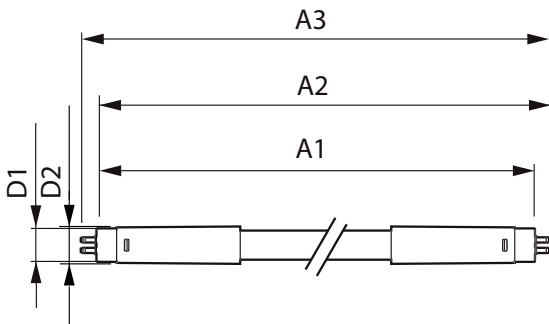

MASTER LEDtube Universal T8

T-Storage (Min)	-40 °C
T-Case Maximum (Nom)	45 °C
Controls and Dimming	
Dimmable	No
Mechanical and Housing	
Product Length	1500 mm
Approval and Application	
Energy Saving Product	Yes
Energy Efficiency Label (EEL)	A++
Approval Marks	TUV CE marking RoHS compliance KEMA Keur certificate

Energy Consumption kWh/1000 h	24 kWh
Product Data	
Full product code	871869670535300
Order product name	Master LEDtube Universal 1500mm UO 24W865 T8
EAN/UPC - Product	8718696705353
Order code	929001336502
Numerator - Quantity Per Pack	1
Numerator - Packs per outer box	10
Material Nr. (12NC)	929001336502
Net Weight (Piece)	0.450 kg

Dimensional drawing