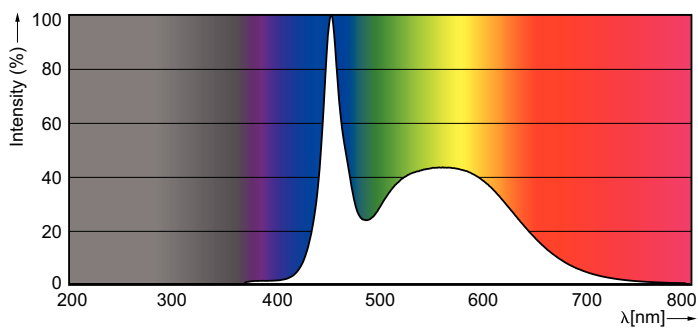

Photometric data