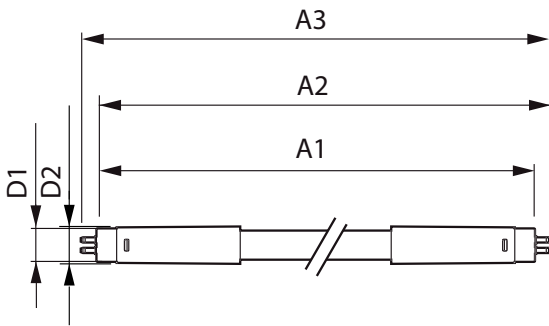

MASTER LEDtube Universal T8

T-Storage (Min)	-40 °C
T-Case Maximum (Nom)	45 °C
Controls and Dimming	
Dimmable	No
Mechanical and Housing	
Product Length	1200 mm
Approval and Application	
Energy Saving Product	Yes
Energy Efficiency Label (EEL)	A++
Approval Marks	TUV CE marking RoHS compliance KEMA Keur certificate

Energy Consumption kWh/1000 h	16 kWh
Product Data	
Full product code	871869670537700
Order product name	Master LEDtube Universal 1200mm UO 16W840 T8
EAN/UPC - Product	8718696705377
Order code	929001336102
Numerator - Quantity Per Pack	1
Numerator - Packs per outer box	10
Material Nr. (12NC)	929001336102
Net Weight (Piece)	0.270 kg

Dimensional drawing

TLED 16.5W-36W 2500lm 160D 4000K ND

Product	D1	D2	A1	A2	A3
Master LEDtube Universal 1200mm UO 16W840 T8	25.7 mm	28 mm	1199.4 mm	1206.5 mm	1213.6 mm

Photometric data

General Uniform Lighting
Page 11