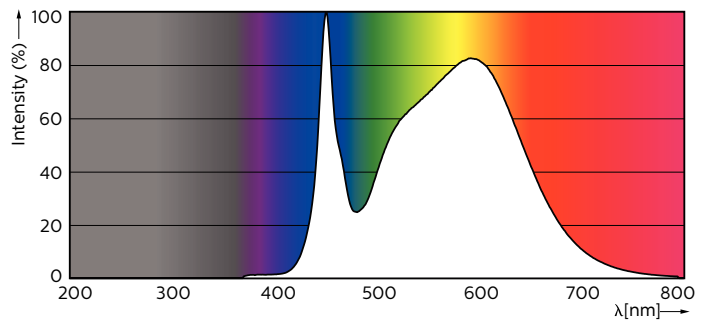

LEDtube 1200mm 16W G13 840 2500lm