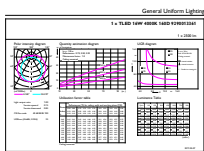

Energy Consumption kWh/1000 h	16 kWh
Product Data	
Full product code	871869670537700
Order product name	Master LEDtube Universal 1200mm UO 16W840 T8
EAN/UPC - Product	8718696705377
Order code	929001336102
Numerator - Quantity Per Pack	1
Numerator - Packs per outer box	10
Material Nr. (12NC)	929001336102
Net Weight (Piece)	0.270 kg

Dimensional drawing

TLED 16.5W-36W 2500lm 160D 4000K ND

Product	D1	D2	A1	A2	A3
Master LEDtube Universal 1200mm UO 16W840 T8	25.7 mm	28 mm	1199.4 mm	1206.5 mm	1213.6 mm

Photometric data

General Uniform Lighting
Page 11