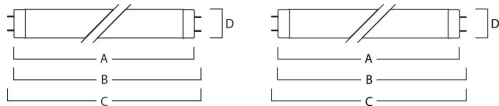

Fluorescent T8 (Meat) *F36W T8 176 FoodStar Meat* 0001816

DUN14 (outer)	15410288018161
Units per outer package	25
Packaging outer length / height (cm)	124.0
Packaging outer width (cm)	15.5
Packaging outer depth (cm)	15.0

Safety data

Lamp mercury content (mg)	2.80
Breakage cleaning instructions	Applicable
Recommendation for disposal at end of life	Applicable
Special purpose lamp	Yes
Intended purpose	Food display
Suitable for household illumination	No

TECHNICAL DRAWINGS