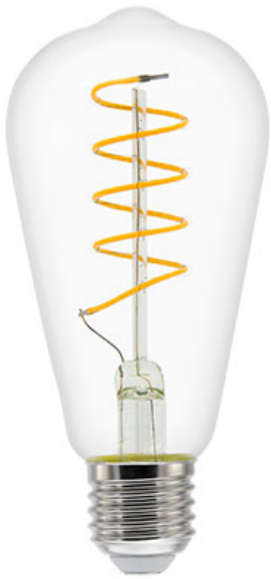

GE
Lighting

LED Filament Heliax Dimmable

LED Fil Heliax Pear 5.5W Dim 822 E27

93078647

Product information

The LED Filament Heliax is the brand new product range of GE Lighting that is developed using the new LED filament technology: the flexible filament. Designed with a spiral and installed in nice decorative shapes, this new range offers high quality, high value and high aesthetic of light and creates a designed atmosphere for your customized application. You will enjoy seeing it in the restaurants, at the hotel reception desks, at design shops as well as in your living room.

Application areas

Retail

Hospitality

Home

Product data

Product Code	93078647
Bulb Shape	ST64
Bulb Finish	Clear
Bulb maximum overall diameter [mm]	64
Nominal Length [mm]	140
Net weight per piece [g]	46
RoHS compliant	Yes
Brand	GE BX
Cap/Base	E27

Performance data

Nominal/ Rated Beam Angle [°]	310
Rated efficacy [lm/W]	45.5
Energy efficiency class (EEC)	A
Rated life L70/B50 [h]	15000
Nominal correlated colour temperature (CCT) [K]	2200
Nominal lumens [lm]	250
Colour Rendering Index (CRI) [Ra]	80