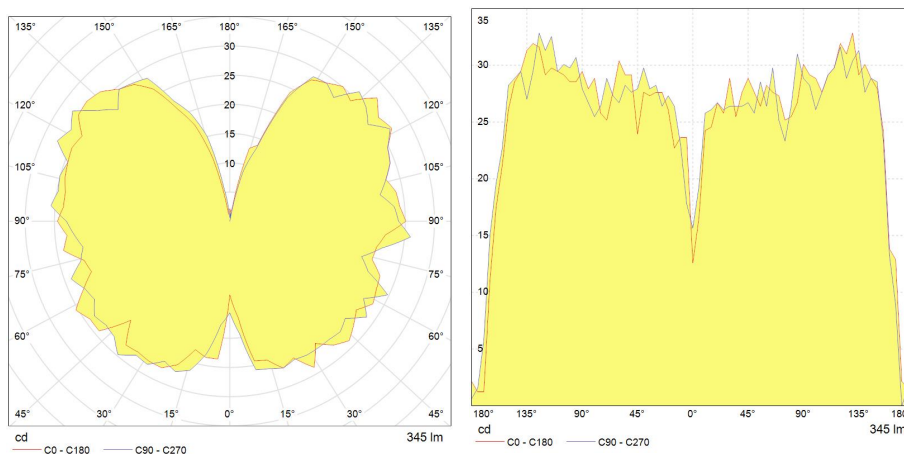

Logistic data

DUN Code	10064894585163
EAN Code	0064894585074
Pack Quantity	6
Product status	Available

Photometric Data

Downloads & Links

[Go to the catalog site (HTTP)](#)

[Photometry (IES)](#)

[Dialux offline Plugin (HTTP)](#)

[Certificate for the Quality Management System of GE Lighting EMEA (PDF)](#)

[Certificate for the Environmental Management System of GE Lighting EMEA (PDF)](#)