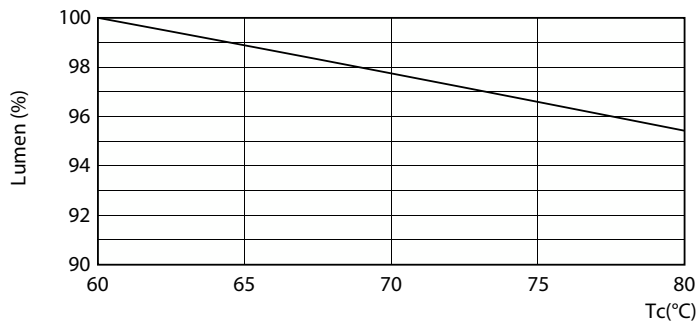

Lifetime

Lumen Maintenance Diagram