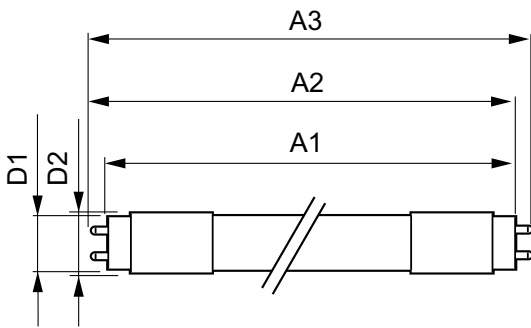

Product data

General Information		Color rendering index (CRI)	
Cap-Base	G13 [Medium Bi-Pin Fluorescent]		80
Nominal lifetime	50,000 hour(s)	LLMF At End Of Nominal Lifetime (Nom)	70 %
Switching Cycle	50,000	Flickering value (PstLM)	1
Lighting Technology	LED	Stroboscopic effect value (SVM)	0.9
Flux measurement reference	Sphere	Photobiological safety according to EN 62471	RGO
CE mark	Yes	Operating and Electrical	
EU RoHS compliant	Yes	Line Frequency	50 to 60 Hz
Light Technical		Input Frequency	50 to 60 Hz
Color Code	865 [CCT of 6500K]	Power Consumption	23 W
Beam Angle (Nom)	240 degree(s)	Lamp Current (Nom)	130 mA
Luminous Flux	2,700 lumen	Starting Time (Nom)	0.5 s
Color Designation	Cool Daylight	Warm-up time to 60% light	0.5 s
Correlated Color Temperature (Nom)	6500 K	Power Factor (Fraction)	0.9
Luminous Efficacy (rated) (Nom)	117 lm/W	Voltage (Nom)	220-240 V
Color Consistency	<6	LED alternative to fluorescent lamp power	58 W

CorePro LED tube Universal T8

Temperature	
Ambient temperature range	-20 °C to 45 °C
T-Case Maximum (Nom)	60 °C
Controls and Dimming	
Dimmable	No
Mechanical and Housing	
Bulb Finish	Frosted
Bulb Material	Glass
Product Length	1,500 mm
Bulb Shape	Tube, double-ended
Approval and Application	
Energy Efficiency Class	E
Energy Saving Product	Yes
Approval Marks	RoHS compliance TUV CE marking KEMA Keur certificate

Dimensional drawing

Product	D1	D2	A1	A2	A3
CorePro LEDtube UN 1500mm HO 23W865 T8	27.9 mm	28 mm	1,500 mm	1,505.9 mm	1,514.2 mm

Photometric data

General uniform lighting - CorePro LEDtube UN 1500mm HO 23W865 T8