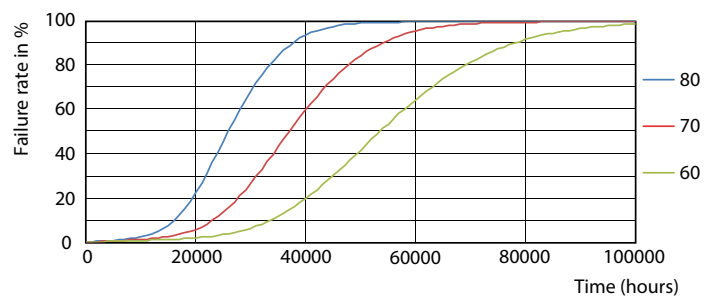

Life Expectancy Diagram - CorePro LEDtube UN 1500mm HO 23W865 T8