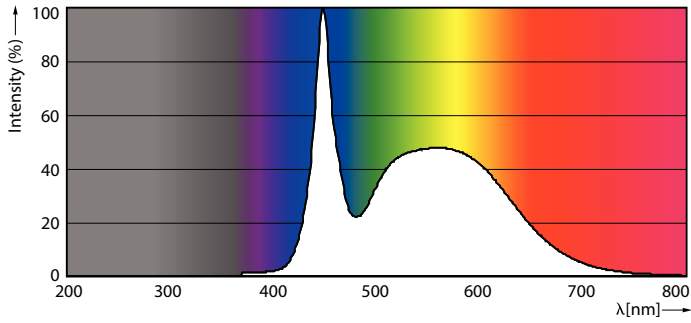

CorePro LED tube Universal T8

Photometric data

Spectral Power Distribution Colour - CorePro LEDtube UN 1500mm HO 23W865 T8