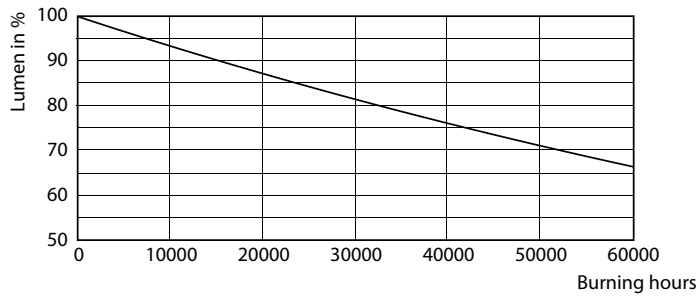

CorePro LED tube Universal T8

Lifetime

Lumen Maintenance Diagram - CorePro LEDtube UN 1500mm HO 23W865 T8