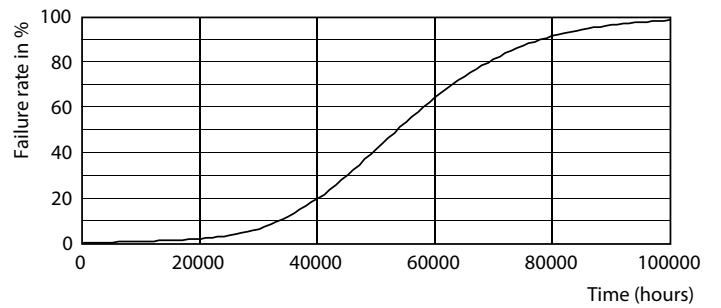

Life Expectancy Diagram - CorePro LEDtube UN 1500mm HO 23W865 T8