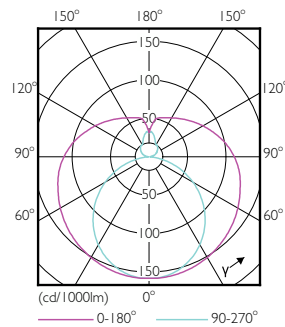

Product data

General Information		Color rendering index (CRI)	
Cap-Base	G13 [Medium Bi-Pin Fluorescent]		80
Nominal lifetime	50,000 hour(s)	LLMF At End Of Nominal Lifetime (Nom)	70 %
Switching Cycle	50,000	Flickering value (PstLM)	1
Lighting Technology	LED	Stroboscopic effect value (SVM)	0.9
Flux measurement reference	Sphere	Photobiological safety according to EN 62471	RGO
CE mark	Yes	Operating and Electrical	
EU RoHS compliant	Yes	Line Frequency	50 to 60 Hz
Light Technical		Input Frequency	50 to 60 Hz
Color Code	865 [CCT of 6500K]	Power Consumption	23 W
Beam Angle (Nom)	240 degree(s)	Lamp Current (Nom)	130 mA
Luminous Flux	2,700 lumen	Starting Time (Nom)	0.5 s
Color Designation	Cool Daylight	Warm-up time to 60% light	0.5 s
Correlated Color Temperature (Nom)	6500 K	Power Factor (Fraction)	0.9
Luminous Efficacy (rated) (Nom)	117 lm/W	Voltage (Nom)	220-240 V
Color Consistency	<6	LED alternative to fluorescent lamp power	58 W

CorePro LED tube Universal T8

Temperature	
Ambient temperature range	-20 °C to 45 °C
T-Case Maximum (Nom)	60 °C
Controls and Dimming	
Dimmable	No
Mechanical and Housing	
Bulb Finish	Frosted
Bulb Material	Glass
Product Length	1,500 mm
Bulb Shape	Tube, double-ended
Approval and Application	
Energy Efficiency Class	E
Energy Saving Product	Yes
Approval Marks	RoHS compliance TUV CE marking KEMA Keur certificate

Dimensional drawing

Product	D1	D2	A1	A2	A3
CorePro LEDtube UN 1500mm HO 23W865 T8	27.9 mm	28 mm	1,500 mm	1,505.9 mm	1,514.2 mm

Photometric data

General uniform lighting - CorePro LEDtube UN 1500mm HO 23W865 T8