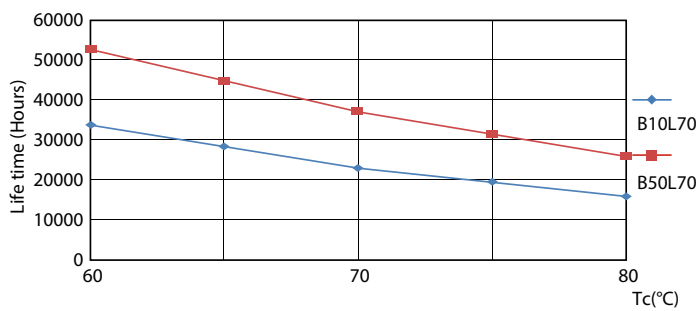

Life Expectancy Diagram - CorePro LEDtube UN 1500mm HO 23W865 T8