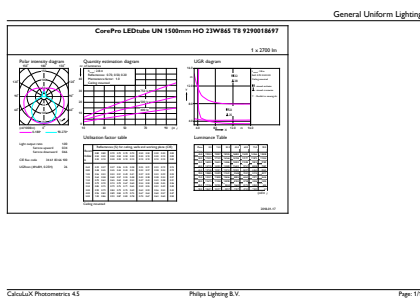

Product data

General Information		Color rendering index (CRI)	
Cap-Base	G13 [Medium Bi-Pin Fluorescent]		80
Nominal lifetime	50,000 hour(s)	LLMF At End Of Nominal Lifetime (Nom)	70 %
Switching Cycle	50,000	Flickering value (PstLM)	1
Lighting Technology	LED	Stroboscopic effect value (SVM)	0.9
Flux measurement reference	Sphere	Photobiological safety according to EN 62471	RGO
CE mark	Yes	Operating and Electrical	
EU RoHS compliant	Yes	Line Frequency	50 to 60 Hz
Light Technical		Input Frequency	50 to 60 Hz
Color Code	865 [CCT of 6500K]	Power Consumption	23 W
Beam Angle (Nom)	240 degree(s)	Lamp Current (Nom)	130 mA
Luminous Flux	2,700 lumen	Starting Time (Nom)	0.5 s
Color Designation	Cool Daylight	Warm-up time to 60% light	0.5 s
Correlated Color Temperature (Nom)	6500 K	Power Factor (Fraction)	0.9
Luminous Efficacy (rated) (Nom)	117 lm/W	Voltage (Nom)	220-240 V
Color Consistency	<6	LED alternative to fluorescent lamp power	58 W

CorePro LED tube Universal T8

Temperature	
Ambient temperature range	-20 °C to 45 °C
T-Case Maximum (Nom)	60 °C
Controls and Dimming	
Dimmable	No
Mechanical and Housing	
Bulb Finish	Frosted
Bulb Material	Glass
Product Length	1,500 mm
Bulb Shape	Tube, double-ended
Approval and Application	
Energy Efficiency Class	E
Energy Saving Product	Yes
Approval Marks	RoHS compliance TUV CE marking KEMA Keur certificate

Energy Consumption kWh/1000 h	23 kWh
EPREL Registration Number	1315792
Product Data	
Full product code	871869680176500
Order product name	CorePro LEDtube UN 1500mm HO 23W865 T8
Order code	929001869702
Numerator - Quantity Per Pack	1
Numerator - Packs per outer box	10
Material Nr. (12NC)	929001869702
Full product name	CorePro LEDtube UN 1500mm HO 23W865 T8
EAN/UPC - Case	8718696801772
EAN/UPC - Product/Case	8718696801765

Dimensional drawing

Product	D1	D2	A1	A2	A3
CorePro LEDtube UN 1500mm HO 23W865 T8	27.9 mm	28 mm	1,500 mm	1,505.9 mm	1,514.2 mm

Photometric data

General uniform lighting - CorePro LEDtube UN 1500mm HO 23W865 T8