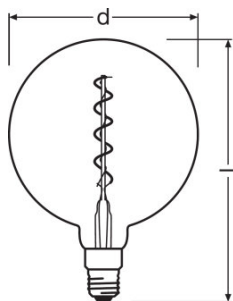

- LED lamps for line voltage
- Mercury-free lamps
- Lifetime: up to 15,000 h
- Beam angle: up to 360°

TECHNICAL DATA

Electrical data

Rated wattage	5.00 W
Nominal wattage	5.00 W
Nominal voltage	220...240 V
Max. lamp no. on circuit break. 10 A (B)	18
Max. lamp no. on circuit break. 16 A (B)	29
Operating frequency	50...60 Hz
Power factor λ	> 0.50
Claimed equiv. conventional lamp power	28 W

Light technical data

Warm-up time (60 %)	< 0.50 s
Starting time	< 0.5 s

Dimensions & weight

Overall length	283.0 mm
Diameter	200.0 mm

Outer bulb	-
Length	283.0 mm

Temperatures & operating conditions

Maximum temperature at tc test point	48 °C
---	-------