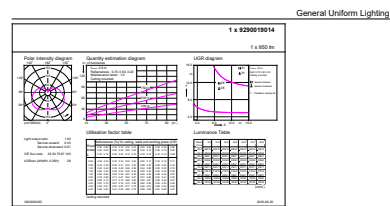

Photometrische Daten