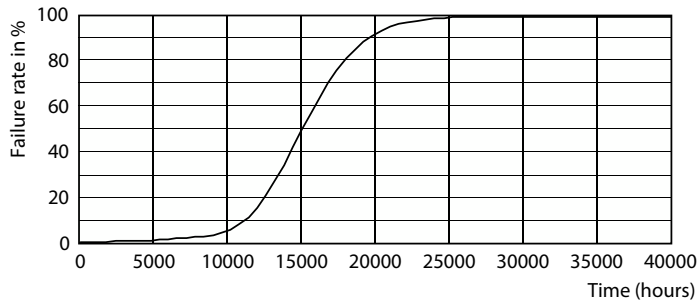

CorePro Kunststoff-LED-Speziallampen

Lebensdauer

Life Expectancy Diagram - CorePro LED Stick ND 9.5-68W T38 E27 830