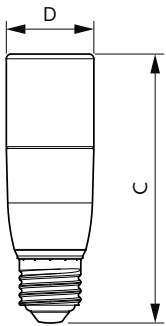

CorePro Kunststoff-LED-Speziallampen

EPREL Registrierungsnummer	415169
CE-Zeichen	Ja
EU RoHS-konform	Ja
Produktdaten	
Full EOC	871869681451200
Bestell-Produktname	CorePro LED Stick ND 9.5-68W T38 E27 830
Bestellcode	81451200

Anzahl pro Verpackung	1
SAP-Zähler - Pakete pro Außenkarton	10
Materialnummer (12NC)	929001901402
Gesamtbezeichnung des Produkts	CorePro LED Stick ND 9.5-68W T38 E27 830
EAN Umverpackung	8718696814529

Abmessungsskizzen

Product	D	C
CorePro LED Stick ND 9.5-68W T38 E27 830	37,2 mm	114,3 mm