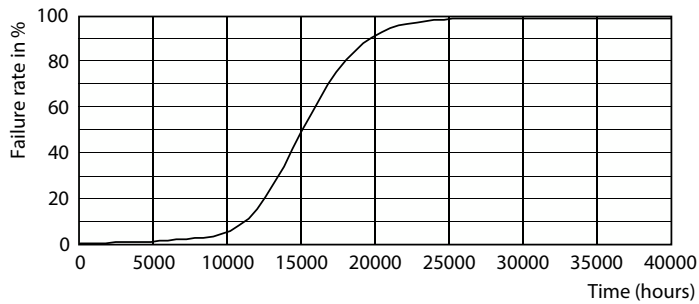

CorePro LEDcapsule G4/GY6,35 Stiftsockellampen

Photometrische Daten

Lebensdauer

Life Expectancy Diagram - CorePro LEDcapsuleLV 2.1-20W G4 827 D

Lumen Maintenance Diagram - CorePro LEDcapsuleLV 2.1-20W G4 827 D