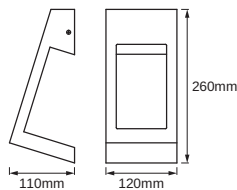

### Dimensions & weight

Length	110.00 mm
Height	260.00 mm
Width	120.00 mm
Product weight	870.00 g

### LOGISTICAL DATA

Product code	Packaging unit (Pieces/Unit)	Dimensions (length x width x height)	Gross weight	Volume
4058075478091	Folding box 1	127 mm x 127 mm x 264 mm	956.00 g	4.26 dm <sup>3</sup>
4058075478107	Shipping box 4	268 mm x 268 mm x 289 mm	4265.00 g	20.76 dm <sup>3</sup>