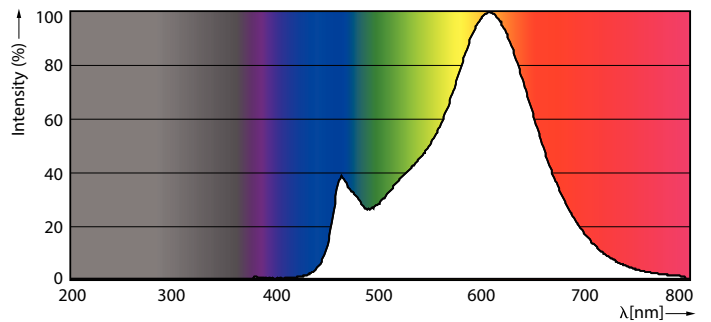

LEDCandle CLA 4.3-40W E14 B35 Clear 827 ND