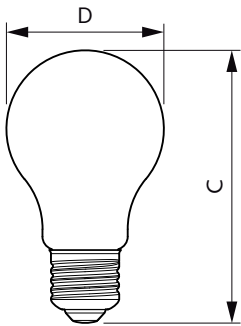

### Product data

General Information		Power (Nom)	
Cap-Base	E27 [ E27]		4.3 W
EU RoHS compliant	Yes	Lamp Current (Nom)	40 mA
Nominal Lifetime (Nom)	15000 h	Wattage Equivalent	40 W
Switching Cycle	20000X	Starting Time (Nom)	0.5 s
Flux measurement reference	Sphere	Warm Up Time to 60% Light (Nom)	0.5 s
		Power Factor (Nom)	0.41
		Voltage (Nom)	220-240 V
Light Technical		Temperature	
Color Code	827 [ CCT of 2700K]	T-Case Maximum (Nom)	45 °C
Luminous Flux (Nom)	470 lm		
Color Designation	Warm White (WW)	Controls and Dimming	
Correlated Color Temperature (Nom)	2700 K	Dimmable	No
Luminous Efficacy (rated) (Nom)	109.00 lm/W		
Color Consistency	<6	Mechanical and Housing	
Color Rendering Index (Nom)	80	Bulb Finish	Clear
LLMF At End Of Nominal Lifetime (Nom)	70 %	Bulb Shape	A60 [ A 60mm]
Operating and Electrical			
Input Frequency	50 to 60 Hz		

## Dimensional drawing

Bulb A60 4.3-40W 470lm 2700K E27 ND

Product	D	C
CorePro LEDBulbND 4.3-40W E27 A60827 CLG	60 mm	104 mm