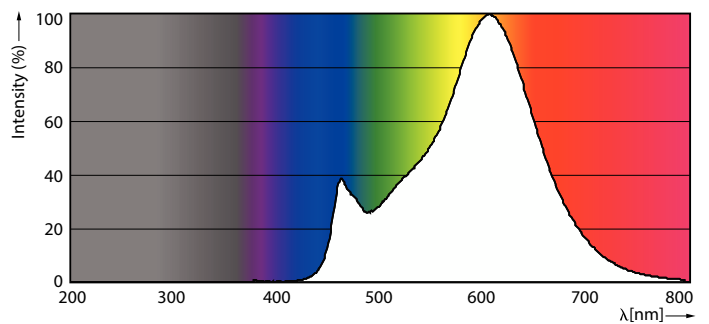

## Photometrische Daten

Light Distribution Diagram - CorePro LEDBulbND 8.5-75W E27 A60 827CLG

Spectral Power Distribution Colour