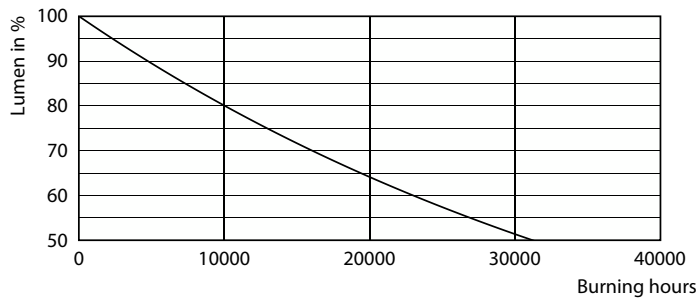

CorePro GLass LED-Lampen

Photometrische Daten

© Philips Lighting B.V. 2023

Lebensdauer

Lumen Maintenance Diagram - CorePro LEDBulbND 8.5-75W E27 A60 827CLG