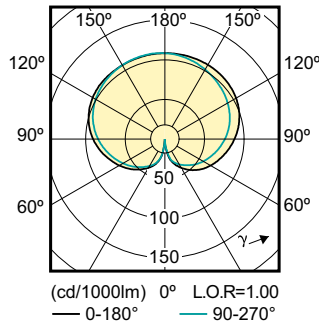

LED Lamps, LEDClassic 60W A60 E27 2700K 806lm FR