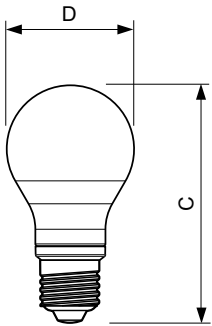

## Dimensional drawing

Bulb A60 220~240V 7W 806lm 2700K E27 ND

Product	D	C
CorePro LEDBulbND 7-60W E27 A60 827FR G	60 mm	110 mm