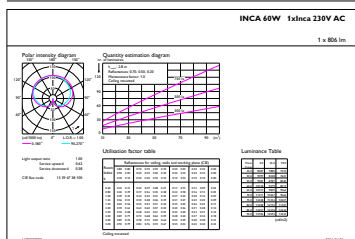

LED Lamps, LEDClassic 60W A60 E27 2700K 806lm FR