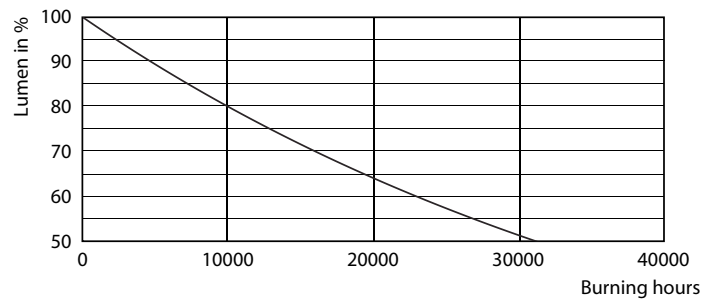

Product data

General Information	
Cap-Base	E27 [E27]
EU RoHS compliant	Yes
Nominal Lifetime (Nom)	15000 h
Switching Cycle	20000X
Flux measurement reference	Sphere

Light Technical	
Color Code	827 [CCT of 2700K]
Luminous Flux (Nom)	806 lm
Color Designation	Warm White (WW)
Correlated Color Temperature (Nom)	2700 K
Luminous Efficacy (rated) (Nom)	115.00 lm/W
Color Consistency	<6
Color Rendering Index (Nom)	80
LLMF At End Of Nominal Lifetime (Nom)	70 %

Dimensional drawing

Product	D	C
CorePro LEDBulbND 7-60W E27 WW A60 CL G	60 mm	104 mm

Bulb A60 230V 7-60W 806lm 2700K E27 ND

Photometric data

LEDbulb 60W E27 827 CL A60 ND

LEDbulb 60W E27 827 CL A60 ND

CorePro Glass LED bulbs

Photometric data

LEDbulb 60W E27 827 CL A60 ND

Lifetime

LEDbulb 60W E27 827 CL A60 ND

LEDbulb 60W E27 827 CL A60 ND