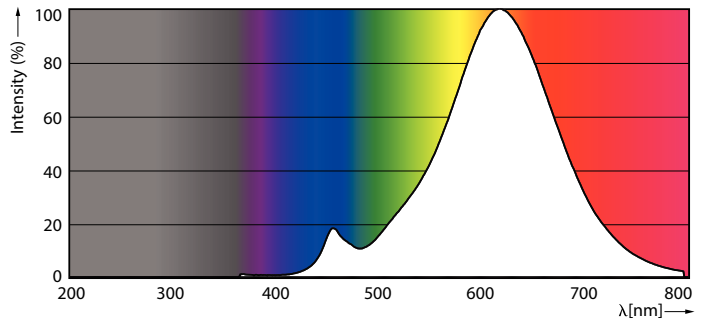

CorePro Glass LED bulbs

Approval and Application

Energy Efficiency Class	E
Energy Consumption kWh/1000 h	7 kWh
EPREL Registration Number	387390

Product Data

Full product code	871951438003500
Order product name	CorePro LEDBulbND 7-60W E27 WW A60 CL G
	G

EAN/UPC - Product	8719514380035
Order code	929001387362
Numerator - Quantity Per Pack	1
Numerator - Packs per outer box	10
Material Nr. (12NC)	929001387362
Net Weight (Piece)	0.030 kg

Dimensional drawing

Product	D	C
CorePro LEDBulbND 7-60W E27 WW A60 CL G	60 mm	104 mm

Bulb A60 230V 7-60W 806lm 2700K E27 ND

Photometric data

LEDbulb 60W E27 827 CL A60 ND

LEDbulb 60W E27 827 CL A60 ND