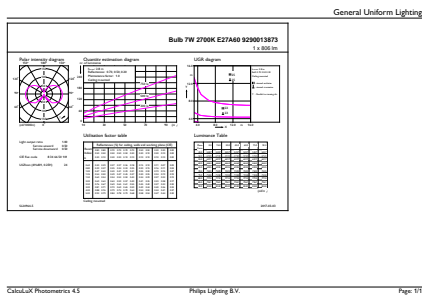

Product Data

Full product code	871951438003500
Order product name	CorePro LEDBulbND 7-60W E27 WW A60 CL G
	G

EAN/UPC - Product	8719514380035
Order code	929001387362
Numerator - Quantity Per Pack	1
Numerator - Packs per outer box	10
Material Nr. (12NC)	929001387362
Net Weight (Piece)	0.030 kg

Dimensional drawing

Product	D	C
CorePro LEDBulbND 7-60W E27 WW A60 CL G	60 mm	104 mm

Bulb A60 230V 7-60W 806lm 2700K E27 ND

Photometric data

LEDbulb 60W E27 827 CL A60 ND

LEDbulb 60W E27 827 CL A60 ND

CorePro Glass LED bulbs