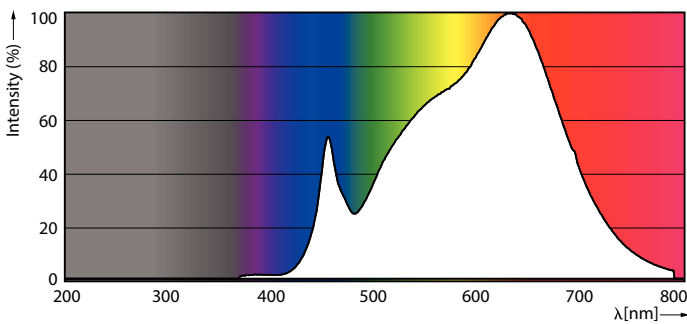

Photometric data

LEDspots MAS SLR 10,8W AR111 G53 930 9D-POC POC