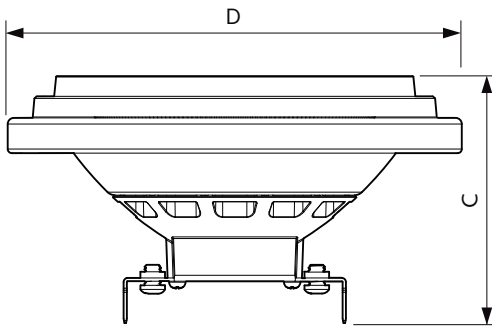

## Dimensional drawing

MAS ExpertColor 10.8-50W 930 AR111 24D

Product	D	C
MAS ExpertColor 10.8-50W 930 AR111 24D	111 mm	61 mm