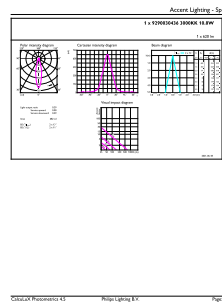

## Dimensional drawing

MAS ExpertColor 10.8-50W 930 AR111 24D

Product	D	C
MAS ExpertColor 10.8-50W 930 AR111 24D	111 mm	61 mm

## Photometric data

LEDspots MAS SLR 10,8W AR111 G53 930 9D-POC POC

LEDspots MAS SLR 10,8W AR111 G53 930 24D-ADL ADL