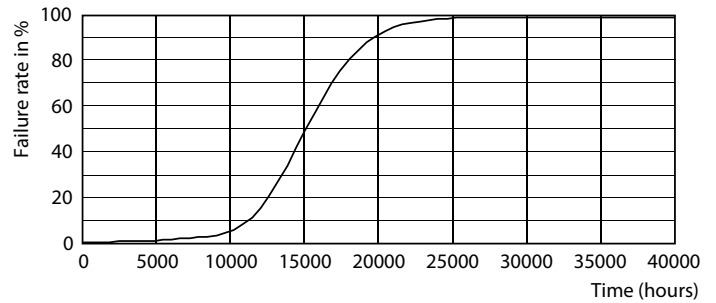

Product data

General Information	
Cap base	E27 [E27]
EU RoHS compliant	Yes
Nominal lifetime (nom.)	15000 h
Switching cycle	20,000X
	Sphere
Light Technical	
Colour Code	827 [CCT of 2,700 K]
Luminous flux (nom.)	2452 lm
Colour designation	Warm white (WW)
Correlated Colour Temperature (Nom)	2700 K
Luminous efficacy (rated) (nom.)	144.00 lm/W
Colour consistency	<6
Colour rendering index (nom.)	80
LLMF at end of nominal lifetime (nom.)	70 %

Photometric data

LEDbulb 6,5-60W E14 B35

Lifetime

LEDbulb 6,5-60W E14 B35

LEDbulb 6,5-60W E14 B35