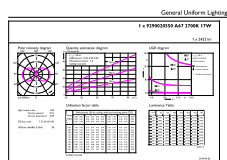

Dimensional drawing

CorePro LEDBulbND17-150W E27 A67 827 CLG

Product	D	C
CorePro LEDBulbND17-150W E27 A67 827 CLG	70 mm	128 mm

Photometric data

LEDbulb E27 A67 827 CL

LEDbulb 17-150W E27 A67

Corepro Glass High Lumen bulbs