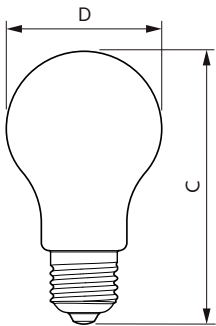

Product data

General Information	
Cap base	E27 [E27]
EU RoHS compliant	Yes
Nominal lifetime (nom.)	15000 h
Switching cycle	20,000X
	Sphere
Light Technical	
Colour Code	827 [CCT of 2,700 K]
Luminous flux (nom.)	2452 lm
Colour designation	Warm white (WW)
Correlated Colour Temperature (Nom)	2700 K
Luminous efficacy (rated) (nom.)	144.00 lm/W
Colour consistency	<6
Colour rendering index (nom.)	80
LLMF at end of nominal lifetime (nom.)	70 %

Corepro Glass High Lumen bulbs

Bulb shape	A67 [A 67mm]
Approval and Application	
Energy Efficiency Class	D
Energy consumption kWh/1,000 hours	17 kWh
	374867
Product Data	
Full product code	871951434744100

Dimensional drawing

CorePro LEDBulbND17-150W E27 A67 827 CLG

Product	D	C
CorePro LEDBulbND17-150W E27 A67 827 CLG	70 mm	128 mm

Photometric data

LEDbulb E27 A67 827 CL

LEDbulb 17-150W E27 A67

Corepro Glass High Lumen bulbs