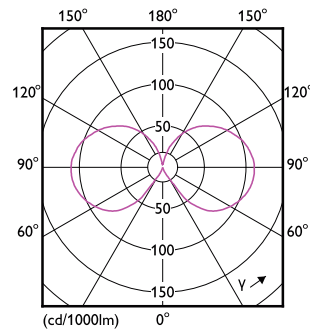

Corepro Glass High Lumen bulbs

Bulb shape	A67 [A 67mm]
Approval and Application	
Energy Efficiency Class	D
Energy consumption kWh/1,000 hours	17 kWh
	374867
Product Data	
Full product code	871951434744100

Dimensional drawing

CorePro LEDBulbND17-150W E27 A67 827 CLG

Product	D	C
CorePro LEDBulbND17-150W E27 A67 827 CLG	70 mm	128 mm

Photometric data

LEDbulb E27 A67 827 CL

LEDbulb 17-150W E27 A67

Corepro Glass High Lumen bulbs