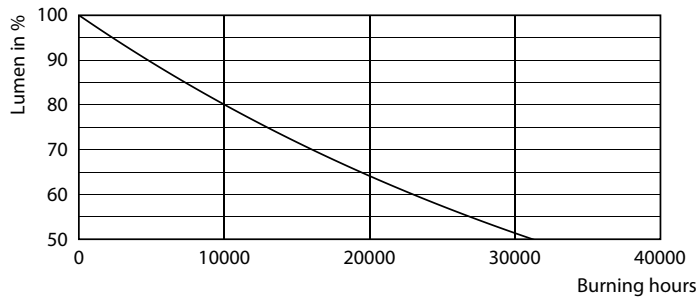

Product data

General Information	
Cap base	E27 [E27]
EU RoHS compliant	Yes
Nominal lifetime (nom.)	15000 h
Switching cycle	20,000X
	Sphere
Light Technical	
Colour Code	827 [CCT of 2,700 K]
Luminous flux (nom.)	2452 lm
Colour designation	Warm white (WW)
Correlated Colour Temperature (Nom)	2700 K
Luminous efficacy (rated) (nom.)	144.00 lm/W
Colour consistency	<6
Colour rendering index (nom.)	80
LLMF at end of nominal lifetime (nom.)	70 %

Dimensional drawing

CorePro LEDBulbND17-150W E27 A67 827 CLG

Product	D	C
CorePro LEDBulbND17-150W E27 A67 827 CLG	70 mm	128 mm

Photometric data

LEDbulb E27 A67 827 CL

LEDbulb 17-150W E27 A67

Corepro Glass High Lumen bulbs

Photometric data

LEDbulb 6,5-60W E14 B35

Lifetime

LEDbulb 6,5-60W E14 B35

LEDbulb 6,5-60W E14 B35