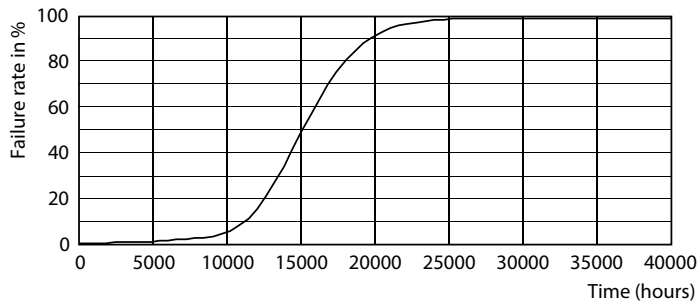

LED-Lampen mit klassischem Glühfaden

Photometrische Daten

Lebensdauer

Life Expectancy Diagram - LED giant 20W E27 T65 1800K smoky D

Lumen Maintenance Diagram - LED giant 20W E27 T65 1800K smoky D