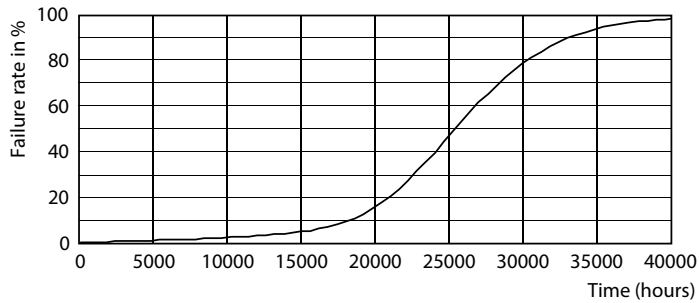

Trueforce Core LED SON-T

Photometric data

LEDForce Core road 26W Tshape E27 740-GUL

Lifetime