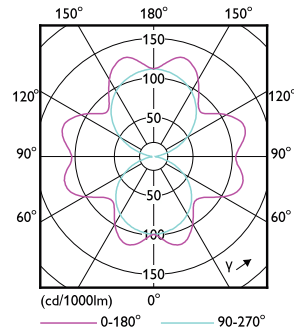

Product data

General Information		Operating and Electrical	
Cap base	E27 [E27]	Input frequency	50 to 60 Hz
EU RoHS compliant	Yes	Power (Rated) (Nom)	26 W
Nominal lifetime (nom.)	25000 h	Lamp current (nom.)	120 mA
Switching cycle	15,000X	Wattage equivalent	70 W
	Sphere	Starting time (nom.)	0.5 s
		Warm-up time to 60% light (nom.)	0.5 s
		Power factor (nom.)	0.9
		Voltage (Nom)	220-240 V
Light Technical		Temperature	
Colour Code	740 [CCT of 4,000 K]	T-Case maximum (nom.)	66.4 °C
Luminous flux (nom.)	4500 lm		
Colour designation	Cool White (CW)	Controls and Dimming	
Correlated Colour Temperature (Nom)	4000 K	Dimmable	No
Luminous efficacy (rated) (nom.)	173.00 lm/W		
Colour consistency	<6		
Colour rendering index (nom.)	70		
LLMF at end of nominal lifetime (nom.)	70 %		

Dimensional drawing

TForce Core LED road 26W 740 E27 MV

Product	D	C
TForce Core LED road 26W 740 E27 MV	38 mm	210 mm

Photometric data

LEDTForce Core road 26W Tshape E27 740-POC

LEDTForce Core road 17W Tshape E27-LDD