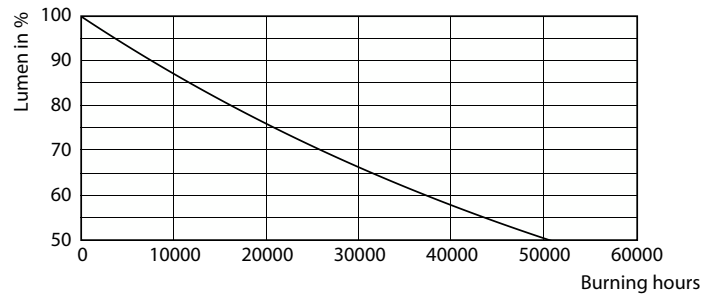

LEDspots LED 25K