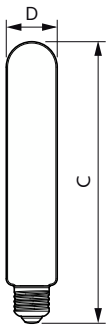

Product data

General Information		Operating and Electrical	
Cap base	E27 [E27]	Input frequency	50 to 60 Hz
EU RoHS compliant	Yes	Power (Rated) (Nom)	26 W
Nominal lifetime (nom.)	25000 h	Lamp current (nom.)	120 mA
Switching cycle	15,000X	Wattage equivalent	70 W
	Sphere	Starting time (nom.)	0.5 s
		Warm-up time to 60% light (nom.)	0.5 s
		Power factor (nom.)	0.9
		Voltage (Nom)	220-240 V
Light Technical		Temperature	
Colour Code	740 [CCT of 4,000 K]	T-Case maximum (nom.)	66.4 °C
Luminous flux (nom.)	4500 lm		
Colour designation	Cool White (CW)	Controls and Dimming	
Correlated Colour Temperature (Nom)	4000 K	Dimmable	No
Luminous efficacy (rated) (nom.)	173.00 lm/W		
Colour consistency	<6		
Colour rendering index (nom.)	70		
LLMF at end of nominal lifetime (nom.)	70 %		

Trueforce Core LED SON-T

Mechanical and Housing

Lamp Finish	Clear
Bulb shape	T-shape

Approval and Application

Energy Efficiency Class	C
Energy consumption kWh/1,000 hours	26 kWh
	574358

Product Data

Full product code	871951431631700
-------------------	-----------------

Order product name	TForce Core LED road 26W 740 E27 MV
EAN/UPC – product	8719514316317
Order code	31631700
SAP numerator – quantity per pack	1
Numerator – packs per outer box	6
SAP material	929002485102
SAP net weight (piece)	0.100 kg

Dimensional drawing

TForce Core LED road 26W 740 E27 MV

Product	D	C
TForce Core LED road 26W 740 E27 MV	38 mm	210 mm

Photometric data

LEDTForce Core road 26W Tshape E27 740-POC

LEDTForce Core road 17W Tshape E27-LDD