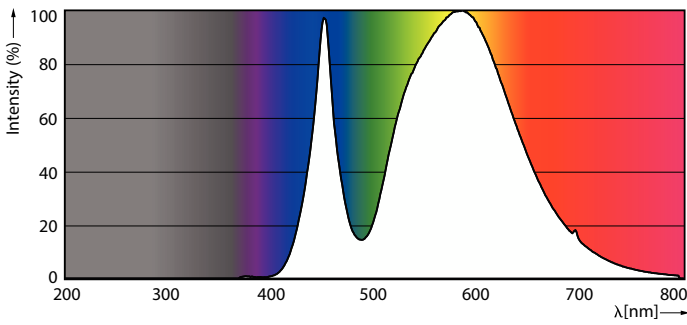

Trueforce Core LED SON-T

Mechanical and Housing

Lamp Finish	Clear
Bulb shape	T-shape

Approval and Application

Energy Efficiency Class	C
Energy consumption kWh/1,000 hours	26 kWh
	574358

Product Data

Full product code	871951431631700

Order product name	TForce Core LED road 26W 740 E27 MV
EAN/UPC – product	8719514316317
Order code	31631700
SAP numerator – quantity per pack	1
Numerator – packs per outer box	6
SAP material	929002485102
SAP net weight (piece)	0.100 kg

Dimensional drawing

Product	D	C
TForce Core LED road 26W 740 E27 MV	38 mm	210 mm

Photometric data

LEDTForce Core road 26W Tshape E27 740-POC