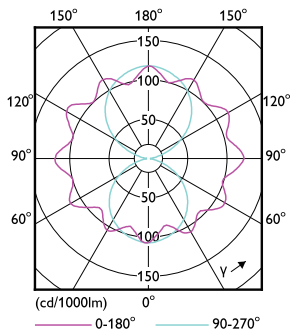

Photometric data

LEDTForce Core road 40W Tshape E40-LDD

LEDTForce Core road 40W Tshape E40 730-GUL