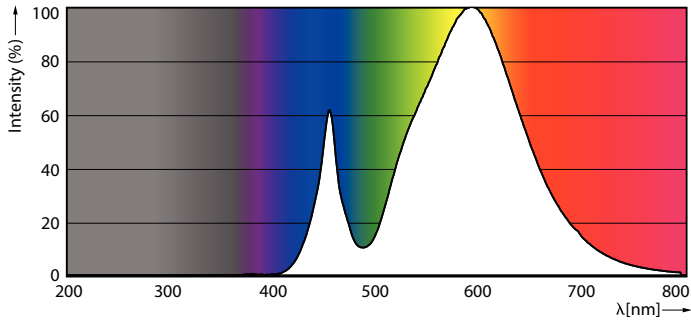

Trueforce Core LED SON-T

Photometric data

LEDForce Core road 40W Tshape E40 730-POC