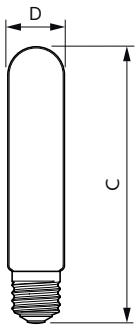

## Dimensional drawing

TForce Core LED road 40W 730 E40 MV

Product	D	C
TForce Core LED road 40W 730 E40 MV	46 mm	225 mm