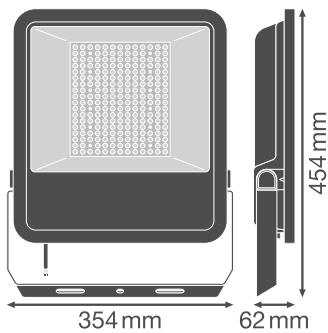

- Integrated breather for preventing condensation inside the luminaire
- Pre-installed, flexible 1 m cable (H05RN-F), wrapped 3 x 1.0 mm² single wires

TECHNICAL DATA

Electrical data

Nominal wattage	145.00 W
Nominal voltage	100...277 V
Mains frequency	50...60 Hz
Nominal current	730 mA
Inrush current	60 A
Inrush current time T_{h50}	1000 μ s
Max. no. of lum. on circuit break. B16 A	4
Max. no. of lum. on circuit break. C10 A	6
Max. no. of lum. on circuit break. C16 A	9
Power factor λ	< 0.90
Total harmonic distortion	< 20 %
Protection class	I
Operating mode	Integrated LED driver

Photometrical data

Luminous flux	20000 lm
Luminous efficacy	138 lm/W
Color temperature	4000 K
Light color (designation)	Cool White
Color rendering index Ra	≥ 80
Standard deviation of color matching	≤ 5 sdc _m
Luminous intensity	-
Low flicker	Yes
Flickering metric (Pst LM)	-
Stroboscope effect metric (SVM)	-
Photobiological safety group acc. to EN62778	RG1
Photobiological safety group acc. to EN62471	RG1
Beam angle	48° x 92°

Dimensions & Weight

Length	454.00 mm
Width	354.00 mm
Height	62.00 mm
Product weight	6200.00 g
Cable length	1000 mm

Materials & Colors

Product color	Black
Housing color	Black
Body material	Aluminum
Cover material	Glass
Light emitting surface material	Glass
Glow Wire Test according to IEC 60695-2-12	650 °C
Mercury content	0.0 mg

LOGISTICAL DATA

Product code	Packaging unit (Pieces/Unit)	Dimensions (length x width x height)	Gross weight	Volume
4058075539785	Shipping box 1	407 mm x 95 mm x 516 mm	6865.00 g	19.95 dm ³

The mentioned product code describes the smallest quantity unit which can be ordered. One shipping unit can contain one or more single products. When placing an order, for the quantity please enter single or multiples of a shipping unit.