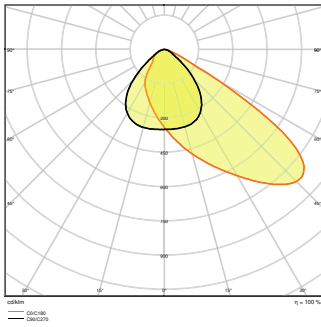

Photometrical data

Luminous flux	20000 lm
Luminous efficacy	138 lm/W
Color temperature	4000 K
Light color (designation)	Cool White
Color rendering index Ra	≥ 80
Standard deviation of color matching	≤ 5 sdc _m
Luminous intensity	-
Low flicker	Yes
Flickering metric (Pst LM)	-
Stroboscope effect metric (SVM)	-
Photobiological safety group acc. to EN62778	RG1
Photobiological safety group acc. to EN62471	RG1
Beam angle	48° x 92°

Dimensions & Weight

Length	454.00 mm
Width	354.00 mm
Height	62.00 mm
Product weight	6200.00 g
Cable length	1000 mm

Materials & Colors

Product color	Black
Housing color	Black
Body material	Aluminum
Cover material	Glass
Light emitting surface material	Glass
Glow Wire Test according to IEC 60695-2-12	650 °C
Mercury content	0.0 mg