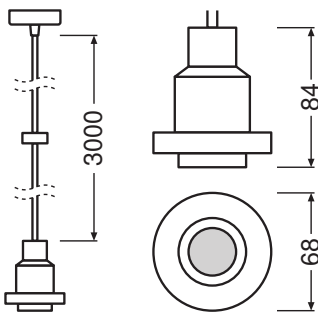

Product features

- Reduced industrial design
- Made of classic materials
- Special vintage appeal when combined with 1906 lamps
- Flexible mounting options: leash principle
- Available in various colors
- 2 m textile cable

TECHNICAL DATA

Electrical data

Nominal voltage	220...240 V
Mains frequency	50...60 Hz
Protection class	I

Dimensions & Weight

Diameter	68.00 mm
Length	84.00 mm
Height	84.00 mm
Product weight	481.00 g
Cable length	2000 mm

Materials & Colors

Product color	Black
Housing color	Black
Body material	Aluminum

Application & Mounting

Ambient temperature range	-20...+40 °C
Type of connection	Screw terminal
Type of protection	IP20
Dimmable	No
Mounting type	Surface
Mounting location	Ceiling