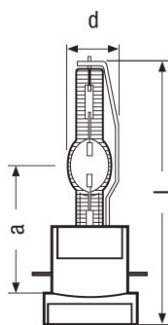

Product datasheet

Technical data

Electrical data

Nominal wattage	700.00 W
Nominal voltage	60.0 V
Nominal current	11.70 A
Lamp current	12.0 A

Photometrical data

Nominal luminous flux	49000 lm
Color temperature	5800 K
Color rendering index Ra	75

Dimensions & weight

Diameter	25.0 mm
Length	125.0 mm
Light center length (LCL)	65.0 mm
Electrode gap cold	4.1 mm

Lifespan

Lifespan	750 h
----------	-------

Additional product data

Base (standard designation)	PGJX50
-----------------------------	--------