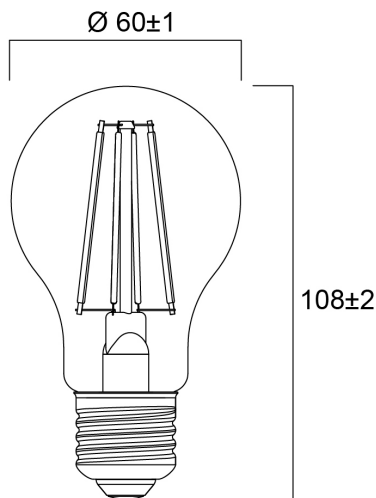

ToLEDo RT GLS V5 ST DIM 1055LM 840 E27 SL

Item No: 0029318

SYLVANIA

Perfect for decorative and general lighting applications and creates a warm ambiance similar to traditional lamps Same look, size and functionality as incandescent lamps Omni-directional light distribution Suitable replacement for incandescent and halogen lamps Gives same sparkling light effect as incandescent lamp Dimensionally identical to incandescent lamps - fits all fixtures Environment friendly - no mercury and lower CO2 emissions Dimmable with approved dimmers

Technical Assets

Dimensions (mm)

Photometrics

ToLEDo RT GLS V5 ST DIM 1055LM 840 E27 SL

Item No: 0029318

SYLVANIA

General data

Product name	ToLEDo RT GLS V5 ST DIM 1055LM 840 E27 SL
Technology	LED
Watt (Rated) (W)	9
Fixture rating	Open
General application	Hospitality, Residential & Consumer
Operating temperature range (°C)	-10°C...+45°C
Performance ambient temperature Tq (°C)	25
ETIM Class	EC001959
E-number FI	4740903
Warranty	3 years

Lifetime data

Lifespan L70 B50	15000
Average life (Nominal) (h)	15000
Average life (Rated) (h)	15000

Physical data

Nominal Product Length (mm)	108
Nominal Product Diameter (mm)	60
Weight (kg)	0.03

Packaging

Product EAN number	5410288293189
Packaging single length / height (cm)	6.6
Packaging single width (cm)	6.6
Packaging single depth (cm)	12.0
DUN14 (inner)	15410288293186
Units per outer package	6
Packaging outer length / height (cm)	20.6
Packaging outer width (cm)	14.0
Packaging outer depth (cm)	13.0