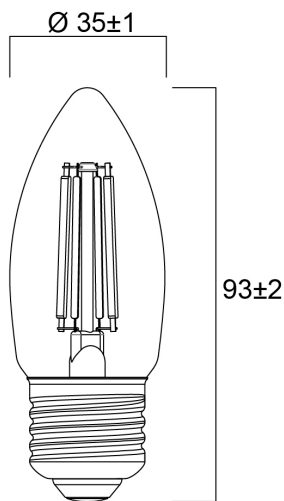

ToLEDo RT Candle V5 CL 806LM 827 E27 SL

Item No: 0029480

SYLVANIA

Perfect for decorative and general lighting applications and creates a warm ambience similar to traditional lamps. The versatile ToLEDo Retro Candle range is the ideal replacement for halogen and incandescent lamps and perfect for chandeliers and decorative applications. Same look, size and functionality as incandescent lamps. Omni-directional light distribution. Gives same sparkling light effect as the incandescent lamp. Dimensionally identical to incandescent lamps - fits all fixtures. Environment-friendly - no mercury and lower CO2 emissions.

Technical Assets

Dimensions (mm)

Photometrics

ToLEDo RT Candle V5 CL 806LM 827 E27 SL

Item No: 0029480

SYLVANIA

General data

Product name	ToLEDo RT Candle V5 CL 806LM 827 E27 SL
Technology	LED
Watt (Rated) (W)	6
Cap/Base	E27
Fixture rating	Open
General application	Hospitality, Residential & Consumer
Operating temperature range (°C)	-20°C...+40°C
Performance ambient temperature Tq (°C)	25
ETIM Class	EC001959
E-number FI	4740931
Warranty	3 years

Lifetime data

Lifespan L70 B50	15000
Average life (Nominal) (h)	15000
Average life (Rated) (h)	15000

Physical data

Nominal Product Length (mm)	93
Nominal Product Diameter (mm)	35
Weight (kg)	0.021

ToLEDo RT Candle V5 CL 806LM 827 E27 SL

Item No: 0029480

Packaging

Product EAN number	5410288294803
Packaging single length / height (cm)	11.0
Packaging single width (cm)	4.5
Packaging single depth (cm)	4.5
DUN14 (inner)	15410288294800
Units per outer package	6
Packaging outer length / height (cm)	14.3
Packaging outer width (cm)	9.7
Packaging outer depth (cm)	12.0