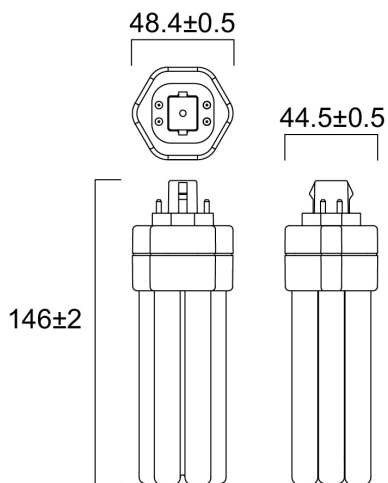

### Dimensions (mm)

## Physical data

IP rating	IP20
Nominal Product Length (mm)	146
Nominal Product Width (mm)	45
Nominal Product Height (mm)	45
Weight (kg)	0.088

## Packaging

Product EAN number	5410288302270
Packaging single length / height (cm)	5.0
Packaging single width (cm)	5.0
Packaging single depth (cm)	15.5
DUN14 (inner)	15410288302277
Units per outer package	6
Packaging outer length / height (cm)	16.3
Packaging outer width (cm)	11.1
Packaging outer depth (cm)	19.8