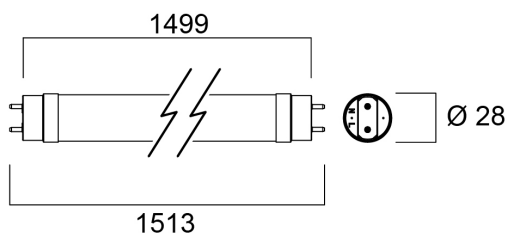

ToLEDo SUPERIA T8 CCG L1500 3850LM 830 75K PET SL

Item No: 0030248

SYLVANIA

A range of high performance ToLEDo Superia T8 LED tubes with reminiscent look of fluorescent tubes High performance glass construction design High lumen output, with an impressive lumen efficacy of 173 lm/W Omnidirectional light distribution and wide beam angle Average rated life of 75,000 hours Lamp length - 1500mm High power factor 200,000 switching cycle 5 years warranty for complete peace of mind Compatible with electromagnetic gear / CCG and also suitable for direct mains operation (220-240V) No bending or discoloration over time Suitable for general illumination in offices, supermarkets, department stores, train stations, petrol stations, parking lots, waterproof luminaires and maintenance free applications

Technical Assets

Dimensions (mm)

Photometrics

ToLEDo SUPERIA T8 CCG L1500 3850LM 830 75K PET SL

Item No: 0030248

SYLVANIA

General data

Product name	ToLEDo SUPERIA T8 CCG L1500 3850LM 830 75K PET SL
Technology	LED
Lamp shape	Tube, double-ended
Cap/Base	G13
Lamp finish	Frosted/Coated
General application	Hospitality, Logistics & Industry, Residential & Consumer
Operating temperature range (°C)	-20°C...+55°C
ETIM Class	EC001959
E-number FI	4941353
Warranty	5 years

Optical data

Useful luminous flux (Φ_{use})	3850
Correlated colour temperature (k)	3000
Light colour	Warm White
CRI (Ra)	80
Colour Variation Initial (SDCM)	SDCM6
Beam Angle (°)	170
Photobiological Risk Group	RG0

Lifetime data

Lifespan L70 B50	75000
------------------	-------

Physical data

IP rating	IP20
Nominal Product Length (mm)	1499
Nominal Product Diameter (mm)	28
Weight (kg)	0.26

Packaging

Product EAN number	5410288302485
Packaging single length / height (cm)	155.5
Packaging single width (cm)	2.9
Packaging single depth (cm)	2.9
DUN14 (inner)	15410288302482
Units per outer package	10
Packaging outer length / height (cm)	161.0
Packaging outer width (cm)	22.0
Packaging outer depth (cm)	10.5