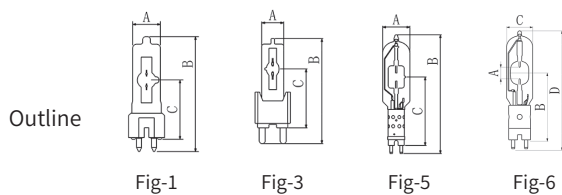

Metal Halide Lamp
DIS / UV-CUT

Metal Halide Lamp

DIS

	DIS-1H	DIS-2H	DIS-4H	DIS-6H Briese	DIS-12H	DIS-12H Briese	DIS-18H
Lamp Voltage [V]	80	70	70	95	100	100	150
Lamp Wattage [W]	125	200	400	575	1,200	1,200	1,800
Lighting Direction	ANY	ANY	ANY	ANY	ANY	ANY	ANY
Color Temperature [K]	6,000	6,000	6,000	6,000	6,000	6,000	6,000
Total Luminous Flux [lm]	8,400	15,000	32,000	49,000	110,000	110,000	160,000
Color Rendering [Ra]	>80	>90	>83	>90	>90	>90	>90
Rating Life [hr]	200	200	750	750	750	750	750
Outer Size [mm]	A (Diameter)	17	20	23	30	42	42
	(L1)	75	80	110	145	200	200
	C (L2)	39	39	60	70	107	107
Outline	Fig-1	Fig-1	Fig-1	-	Fig-3	-	Fig-3
Base	GZX9.5	GZY9.5	GZZ9.5	-	G38	-	G38
Note				Dedicated to Bricsc Light		Dedicated to Bricsc Light	

Base

Metal Halide Lamp

DIS / UV-CUT

	DIS-25H Briese	DIS-40H Briese	DIS-90H VIVID	DIS-180H VIVID
Lamp Voltage [V]	115	200	165	225
Lamp Wattage [W]	2,500	4,000	9,000	18,000
Lighting Direction	ANY	ANY	BD ± 135	BD ± 135
Color Temperature [K]	6,000	6,000	6,000	6,000
Total Luminous Flux [lm]	220,000	380,000	825,000	1,650,000
Color Rendering [Ra]	>90	>90	>90	>90
Rating Life [hr]	500	500	400	250
Outer Size [mm]	A (Diameter)	60	75	85
	(L1)	240	255	360
	C (L2)	127	142	210
Outline	-	-	Fig-5	Fig-6
Base	-	-	G38	G51
Note	Dedicated to Bricsc Light	Dedicated to Bricsc Light		