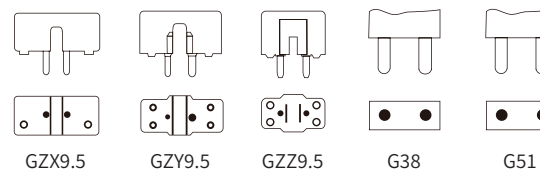

Metal Halide Lamp
DIS / UV-CUT

Metal Halide Lamp

DIS

	DIS-1H	DIS-2H	DIS-4H	DIS-6H Briese	DIS-12H	DIS-12H Briese	DIS-18H
Lamp Voltage [V]	80	70	70	95	100	100	150
Lamp Wattage [W]	125	200	400	575	1,200	1,200	1,800
Lighting Direction	ANY	ANY	ANY	ANY	ANY	ANY	ANY
Color Temperature [K]	6,000	6,000	6,000	6,000	6,000	6,000	6,000
Total Luminous Flux [lm]	8,400	15,000	32,000	49,000	110,000	110,000	160,000
Color Rendering [Ra]	>80	>90	>83	>90	>90	>90	>90
Rating Life [hr]	200	200	750	750	750	750	750
Outer Size [mm]	A (Diameter)	17	20	23	30	42	42
	(L1)	75	80	110	145	200	200
	C (L2)	39	39	60	70	107	107
Outline	Fig-1	Fig-1	Fig-1	-	Fig-3	-	Fig-3
Base	GZX9.5	GZY9.5	GZZ9.5	-	G38	-	G38
Note				Dedicated to Bricsc Light		Dedicated to Bricsc Light	

Base

Metal Halide Lamp

DIS / UV-CUT

	DIS-25H Briese	DIS-40H Briese	DIS-90H VIVID	DIS-180H VIVID
Lamp Voltage [V]	115	200	165	225
Lamp Wattage [W]	2,500	4,000	9,000	18,000
Lighting Direction	ANY	ANY	BD ± 135	BD ± 135
Color Temperature [K]	6,000	6,000	6,000	6,000
Total Luminous Flux [lm]	220,000	380,000	825,000	1,650,000
Color Rendering [Ra]	>90	>90	>90	>90
Rating Life [hr]	500	500	400	250
Outer Size [mm]	A (Diameter)	60	75	85
	(L1)	240	255	360
	C (L2)	127	142	210
Outline	-	-	Fig-5	Fig-6
Base	-	-	G38	G51
Note	Dedicated to Bricsc Light	Dedicated to Bricsc Light		