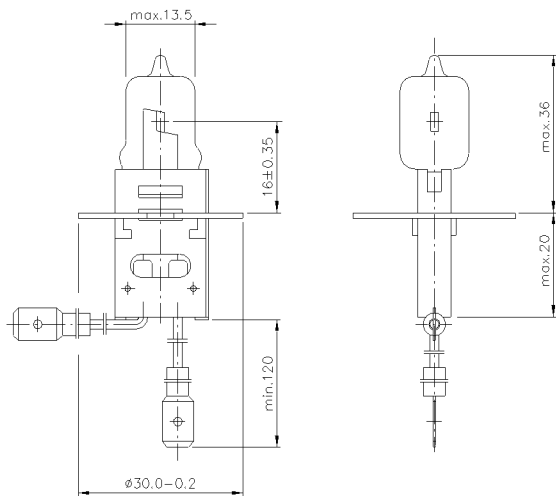

Drawing (in mm)

valid from	03.04.2014—V3—PN14/0072
replace for	05.03.2014—V2
file	58326.100.pdf