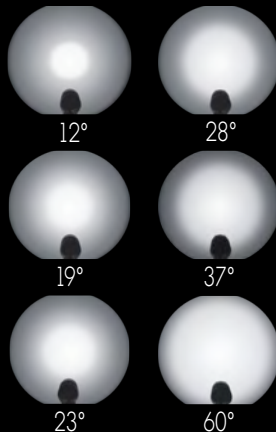

Q-MAX

LED Variable Downlight 33W

33W
3,450lm

Voltage: 220-240V AC
Colour Temperature: 2,700K, 3,000K, 4,000K
Colour: Warm-, Neutral-, Daylight White
CRI: >82
Life Time: >50,000 h
Lumen Maintenance: 90% at 50,000 h
Heat Sink: Aluminium
Warranty: 5 years

Product No.:
24601 (2.700K)
25397 (3.000K)
25398 (4.000K)

Dimmable depending on power supply unit, 1-10 Volt or Dali; DMX, Push, Phase on request

Lighting insets are gimbal-mounted and thus pivoting in all directions without shading themselves

Instant

Body housing colour: Black, White, Silver (more colours upon request)

International Protection Code: IP20

Application Area

Ideal for fade-resistant lighting in fashion stores, car dealerships and many other retail businesses.