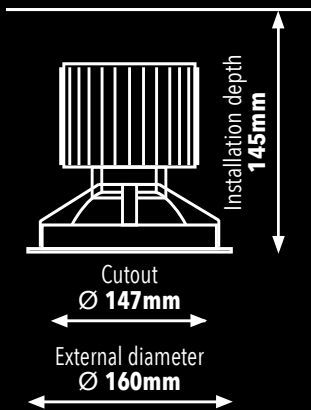

Q-MAX

LED Variable Downlight 33W

33W
3,450lm

Voltage: 220-240V AC
Colour Temperature: 2,700K, 3,000K, 4,000K
Colour: Warm-, Neutral-, Daylight White
CRI: >82
Life Time: >50,000 h
Lumen Maintenance: 90% at 50,000 h
Heat Sink: Aluminium
Warranty: 5 years

Product No.:
24601 (2.700K)
25397 (3.000K)
25398 (4.000K)

Dimmable depending on power supply unit, 1-10 Volt or Dali; DMX, Push, Phase on request

Lighting insets are gimbal-mounted and thus pivoting in all directions without shading themselves