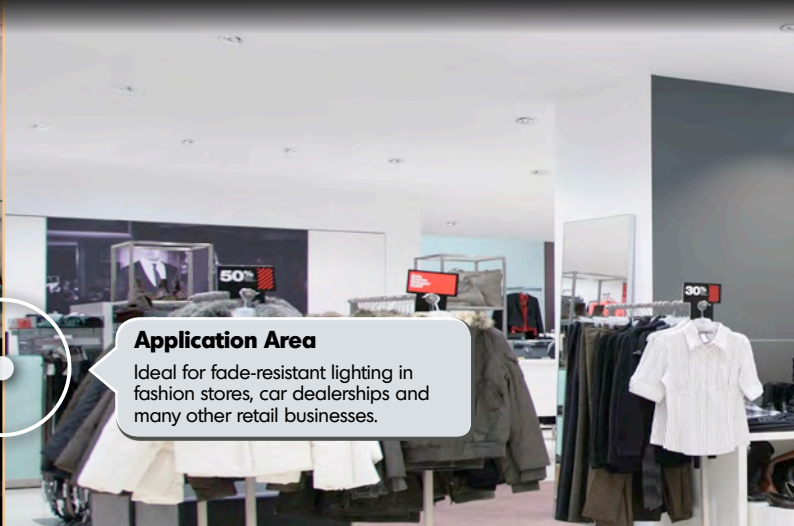

Product No.:
24601 (2.700K)
25397 (3.000K)
25398 (4.000K)

Dimmable depending on power supply unit, 1-10 Volt or Dali; DMX, Push, Phase on request

Lighting insets are gimbal-mounted and thus pivoting in all directions without shading themselves

Instant

Body housing colour: Black, White, Silver (more colours upon request)

International Protection Code: IP20

Application Area

Ideal for fade-resistant lighting in fashion stores, car dealerships and many other retail businesses.