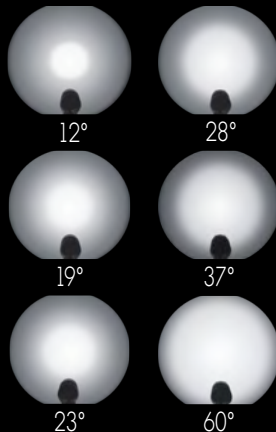

Q-MAX

LED Variable Downlight 33W

3x33W
3,450lm

Voltage: 220-240V AC
Colour Temperature: 3,000K, 4,000K
Colour: Neutral-, Daylight White
CRI: >82
Life Time: >50,000 h
Lumen Maintenance: 90% at 50,000 h
Heat Sink: Aluminium
Warranty: 5 years

Product No.:
24605 (3.000K)
22373 (4.000K)

Dimmable depending on power supply unit, 1-10 Volt or Dali; DMX, Push, Phase on request

Lighting insets are gimbal-mounted and thus pivoting in all directions without shading themselves

Instant

Body housing colour: Black, White, Silver (more colours upon request)

International Protection Code: IP20

Application Area

Ideal for fade-resistant lighting in fashion stores, car dealerships and many other retail businesses.