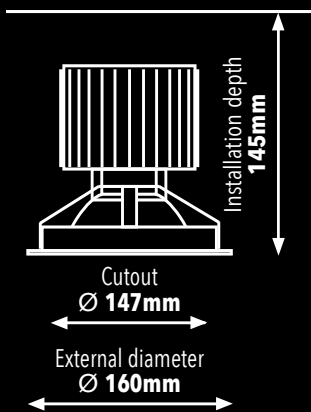

Q-MAX

LED Variable Downlight 33W

3x33W
3,450lm

Voltage: 220-240V AC
Colour Temperature: 3,000K, 4,000K
Colour: Neutral-, Daylight White
CRI: >82
Life Time: >50,000 h
Lumen Maintenance: 90% at 50,000 h
Heat Sink: Aluminium
Warranty: 5 years

Product No.:
24605 (3.000K)
22373 (4.000K)

Dimmable depending on power supply unit, 1-10 Volt or Dali; DMX, Push, Phase on request

Lighting insets are gimbal-mounted and thus pivoting in all directions without shading themselves