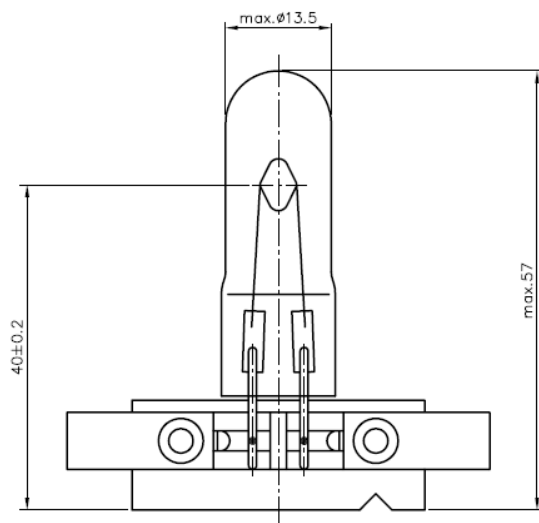

Projection

	Type HLWS5-P 24V 200W PY24-1,5
	Ordering - No. 57055
Product Description	Halogen Lamp with Prefocus Base
Features	Quartz Bulb, Exactly positioned Filament
Applications	Projection

Technical Details

Category	HLWS5-P
Rated Voltage (V)	24
Wattage (W)	max. 220
Luminous Flux (lm)	5500 ± 12%
Average Lifetime (h)	300
Base	PY24-1,5
Overall Length (mm)	max. 57
Bulb Diameter (mm)	max. 13,5
Light Center Length (mm)	40,0 ± 0,2
Operating Position	s90
Packaging Configuration	300 pcs.
Environmental Remark	Product don't contain lead or mercury and is conform with Directive 2011/96/EC "Restriction of the use of certain hazardous substances in electrical and electronic equipment".

Drawing (in mm)

valid from	05.03.2014—V2—PN14/0072
replace for	05.12.2013—V1
file	57055.100.pdf